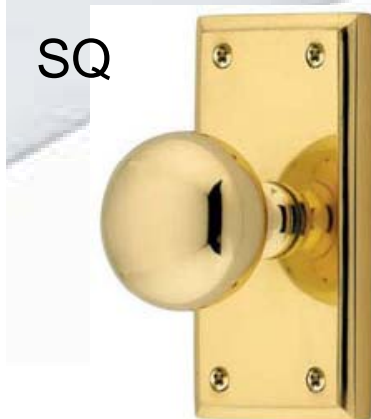

Solid Brass Collection

Traditional Products

- 8 traditional lever designs, priced at $130 list on round rose with concealed screw fixing

- Available for a small upcharge on a choice of escutcheons

- AR $130
- OV/SQ $144
- SR $154
- SE $236

2 3/8" x 4 1/4"

2 1/2" x 5"

2 1/2" x 7"

2 1/2" x 11"

AR

SQ

OV

SR

SE