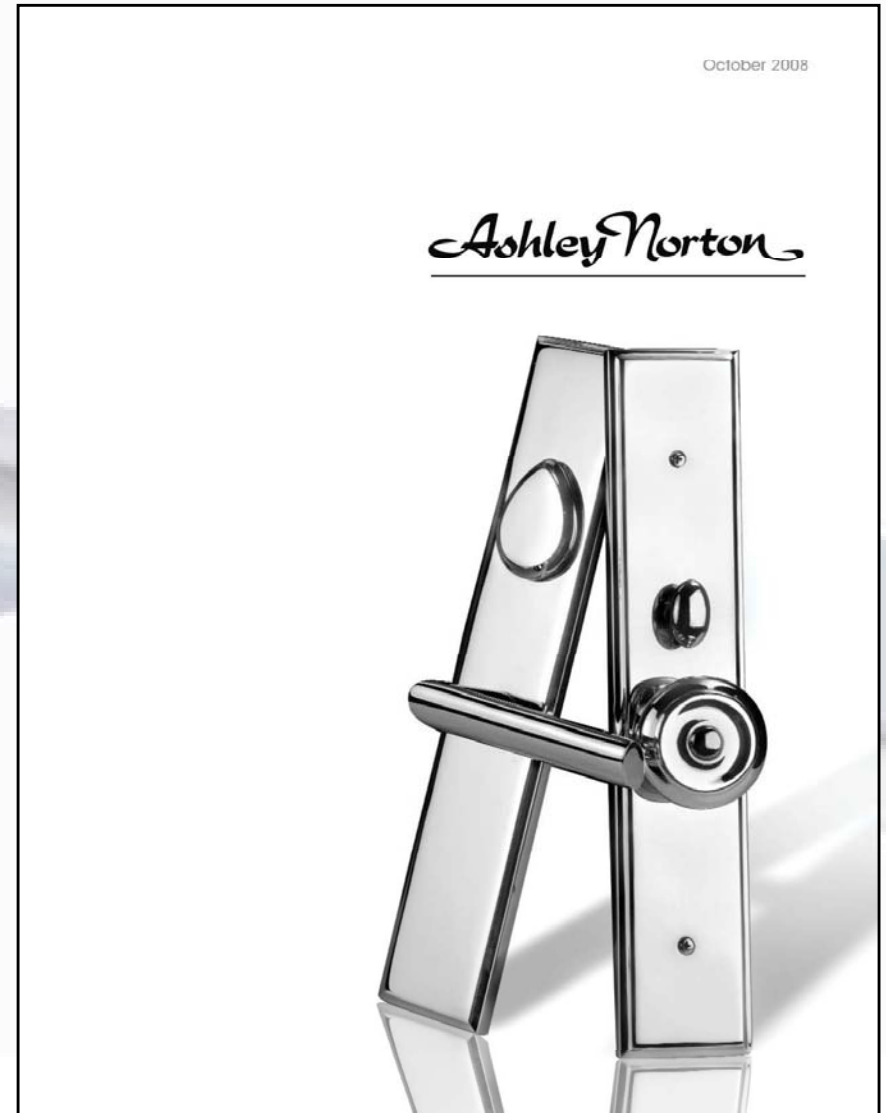

**Solid Brass Collection**

*Ashley Norton*

# Solid Brass Collection

## Summary of Product Line

---

- Forged brass products
- Diverse range of levers and knobs, available in a choice of nine finishes
  - Offering both traditional and contemporary lever designs
- Entry hardware available to complement all interior suites and finishes
- 10 year mechanical warrantee