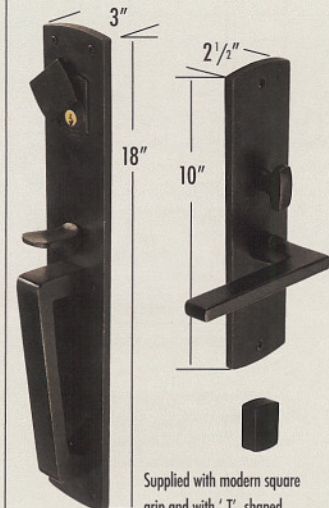

Ashley Norton

18" Mortise Gripsets SPMOR Escutcheon

BZSPMOR

BZSQMOR

BZCVMOR

Supplied with modern square grip and with 'T' shaped thumbturn as illustrated.

ORDERING GUIDE

BZ SPMOR 200 .10 .L
 Finish Escutcheon Lever Style Function Handing