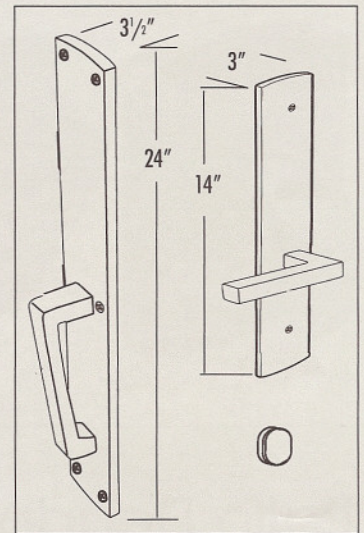

MAXIMUM DOOR THICKNESS 2 3/4"

FULL DUMMY .42

A full dummy designed for use on the inactive leaf.

BZCVLGL350.42 \$980

Specify Handing:
Left (L) Right (R)
Left Hand Reverse (LHR)
Right Hand Reverse (RHR)

For a complete illustration of curved deadbolt functions refer to pages 26-27 overleaf.