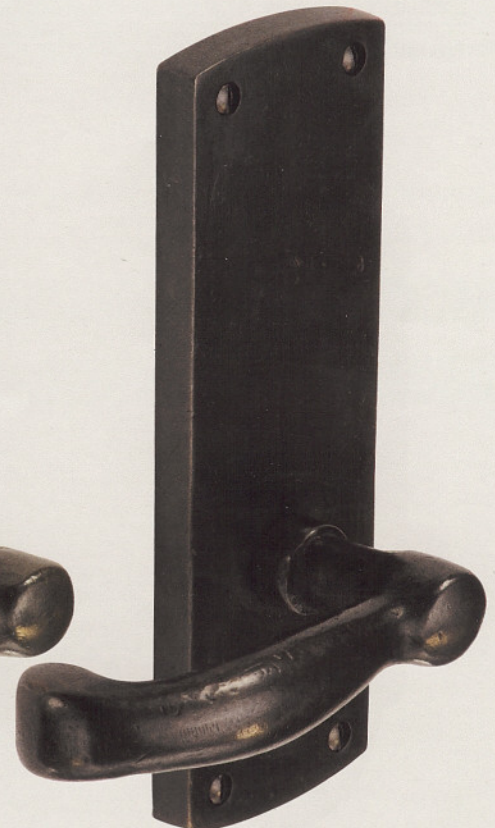

CODE	LH RH	FUNCTION	PRICES
BZSE400.20		privacy with pin	$298
BZSE400.25		privacy with turn	$308
BZSE400.30		passage	$286
BZSE400.40	L/R	single dummy	$143

Escutcheon: 2 1/2 x 11"

CODE	LH RH	FUNCTION	PRICES
BZSL400.20		privacy	$218
BZSL400.30		passage	$206
BZSL400.40	L/R	single dummy	$103

Escutcheon: 2 1/2 x 7 1/2"

CODE	LH RH	FUNCTION	PRICES
BZCL400.20		privacy	$218
BZCL400.30		passage	$206
BZCL400.40	L/R	single dummy	$103

Escutcheon: 2 1/2 x 7 1/2"