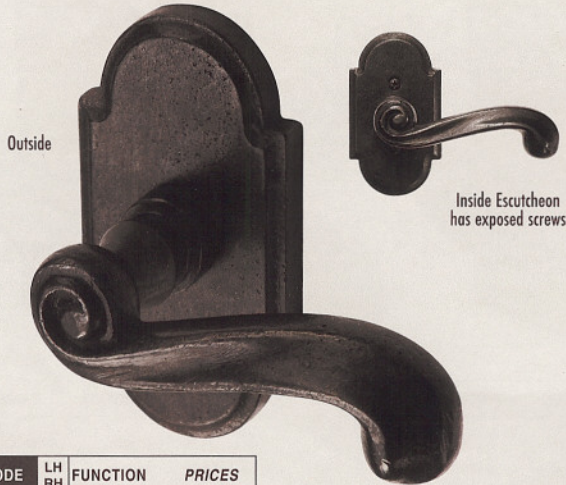

CODE	LH RH	FUNCTION	PRICES
BZAR160.20	L/R	privacy	$142
BZAR160.30	L/R	passage	$130
BZAR160.40	L/R	single dummy	$ 65
BZAR160.42	L/R	thru-bolt dummy	$130

Escutcheon: 2³/₈ x 4¹/₄"