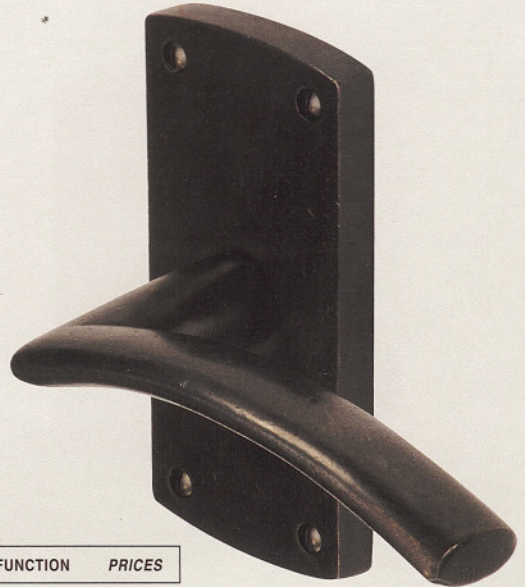

CODE	LH RH	FUNCTION	PRICES
BZCV349.20		privacy	$188
BZCV349.30		passage	$176
BZCV349.40		single dummy	$ 88

Escutcheon: 2 1/2 x 5"