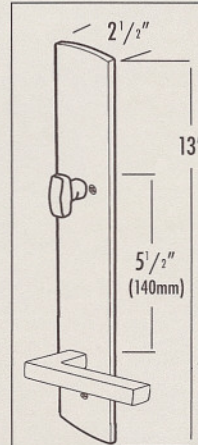

Escutcheon: 2¹/₂ X 7¹/₂"

CODE	LH RH	FUNCTION	PRICES
BZCL660.20		privacy	\$218
BZCL660.30		passage	\$206
BZCL660.40		single dummy	\$103

Escutcheon: 2¹/₂ X 7¹/₂"

Refer to page 47

Refer to page 44

CODE	LH RH	FUNCTION	PRICES
BZCV350.20		privacy	\$208
BZCV350.30		passage	\$196
BZCV350.40		single dummy	\$ 98

Escutcheon: 2 1/2 x 5"

See page 17 for other escutcheon combinations

BZCVES

For a complete illustration of Tubular Entry functions refer to pages 28-31.

TUBULAR ENTRY .50

Key from outside, thumbturn inside. Handles operable both sides.