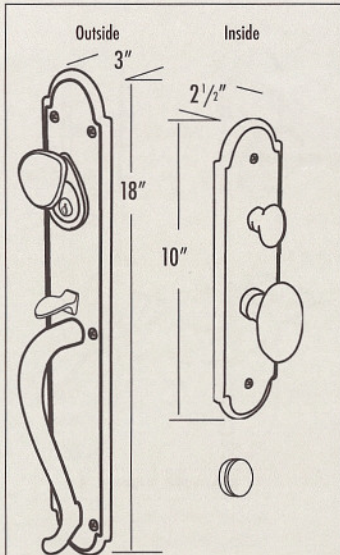

18" Mortise Gripsets SPMOR Escutcheon

BZSPMOR