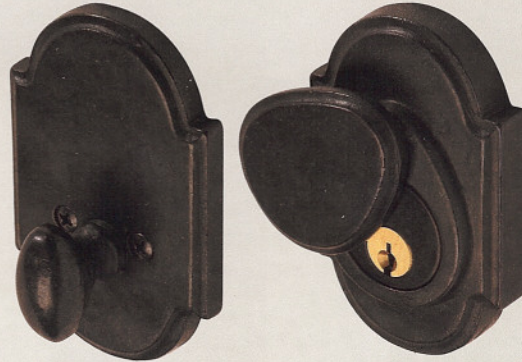

BZ4175 Curved single cylinder deadbolt
3 x 2 1/2"

\$ 169

Single Cylinder Deadbolts

Ashley Norton

BZ4100 Single cylinder deadbolt
2 1/2" Diameter \$ 120

BZ4140 Oval single deadbolt
3 1/8 x 2 1/2" \$ 156

BZ4190 Traditional single cylinder deadbolt
2 1/2" Diameter \$ 120

BZ4150 Square single deadbolt
3 x 2 1/2" \$ 156

BZ4175 Curved single cylinder deadbolt
3 x 2 1/2" \$ 169

BZ4165 Arched single deadbolt
4 x 2 1/2" \$ 169

Patio Deadbolts

- Patio Deadbolts permit locking and unlocking from the inside only.
- Patio Deadbolts cannot be installed on doors with a 2 1/8" bore.

BZ4700 Patio deadbolt
2 1/2" Diameter \$ 105

BZ4790 Traditional patio deadbolt
2 1/2" Diameter \$ 105

BZ4740 Oval patio deadbolt
3 1/8 x 2 1/2" \$ 144

BZ4750 Square patio deadbolt
3 x 2 1/2" \$ 144

Double Cylinder Deadbolts