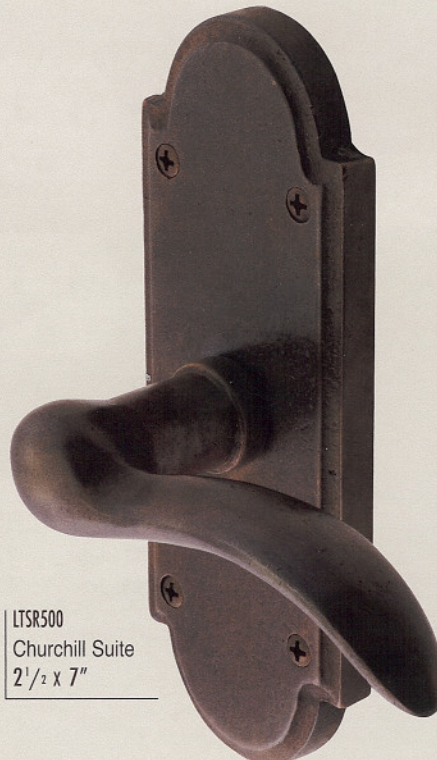

LTSR500
Churchill Suite
2 1/2 x 7"