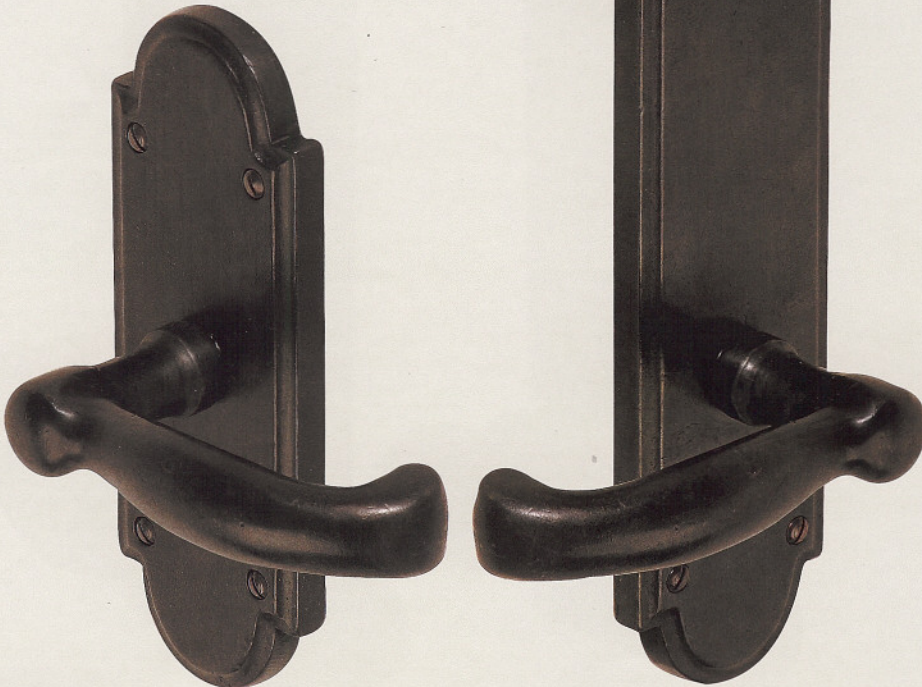

CODE	LH RH	FUNCTION	PRICES
BZSR400.20		privacy	$194
BZSR400.30		passage	$182
BZSR400.40		single dummy	$ 91

Escutcheon: 2 1/2 x 7"

CODE	LH RH	FUNCTION	PRICES
BZSP400.20		privacy with pin	$298
BZSP400.25		privacy with turn	$308
BZSP400.30		passage	$286
BZSP400.40		L/R single dummy	$143

Escutcheon: 2 1/2 x 10"