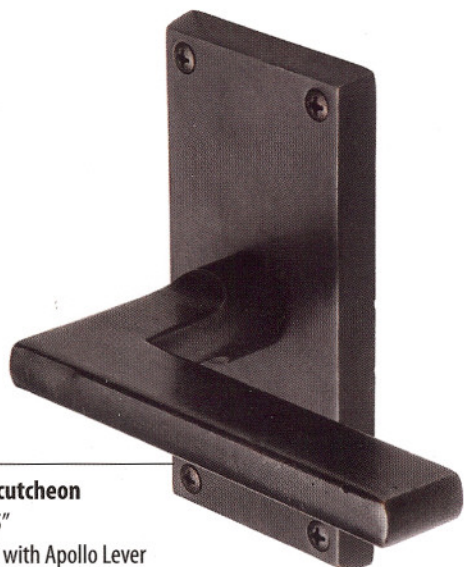

Cabinet Knob
1.5" x 1.5" (BZ390)

Bell Button
1.5" x 4.5" (BZMD1189)

Modern Grip Entryset
Available in mortise
and tubular functions

Ashley Norton

ARCHITECTURAL HARDWARE

THE MODERN SUITE: INTERIOR ESCUTCHEONS