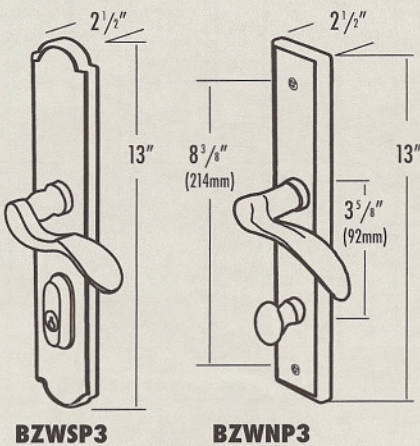

Available with any lever.

BZRP3
Curved Escutcheon available with any lever. Supplied with 'T' shaped thumbturn.

Multi-Point trim for G-U locks (and others using a US cylinder with 92mm etc)

Pella, Marvin 'Integrity' (both lever high)
Eagle and Hurd doors use a 'lever-low' lock. Please see box on right for details

Refer to www.ashleynorton.com/multipoint/ for updates

A Wide Escutcheon Option

The full range is also available in a wide escutcheon option.

\$150 should be added to the price of the standard width escutcheon when ordering this wide escutcheon option.