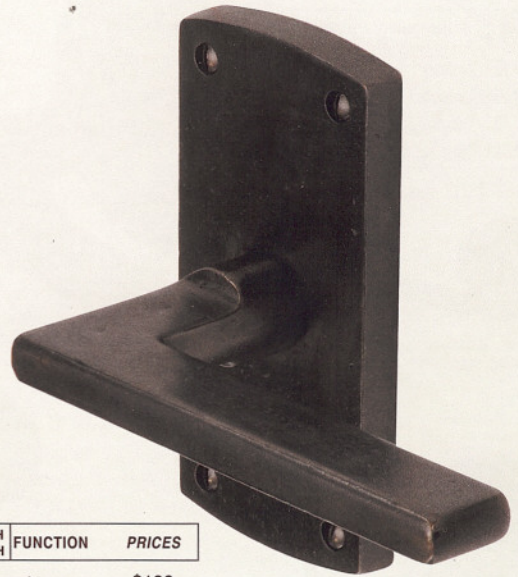

CODE	LH RH	FUNCTION	PRICES
BZCV450.20		privacy	$188
BZCV450.30		passage	$176
BZCV450.40		single dummy	$ 88

Escutcheon: 2 1/2 x 5"