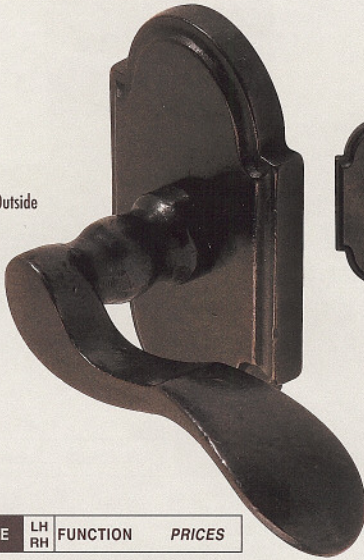

Escutcheon: 2¹/₂ x 11"

CODE	LH RH	FUNCTION	PRICES
BZSL500.20		privacy	\$218
BZSL500.30		passage	\$206
BZSL500.40		L/R single dummy	\$103

Escutcheon: 2¹/₂ x 7¹/₂"

CODE	LH RH	FUNCTION	PRICES
BZCL500.20		privacy	\$218
BZCL500.30		passage	\$206
BZCL500.40		L/R single dummy	\$103

Escutcheon: 2¹/₂ x 7¹/₂"

Outside

Inside Escutcheon has exposed screws

CODE	LH RH	FUNCTION	PRICES
BZAR200.20	L/R	privacy	\$142
BZAR200.30	L/R	passage	\$130
BZAR200.40	L/R	single dummy	\$ 65
BZAR200.42	L/R	thru-bolt dummy	\$130