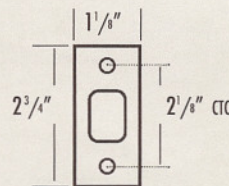

DS.SQ
square strike
(included with hardware)