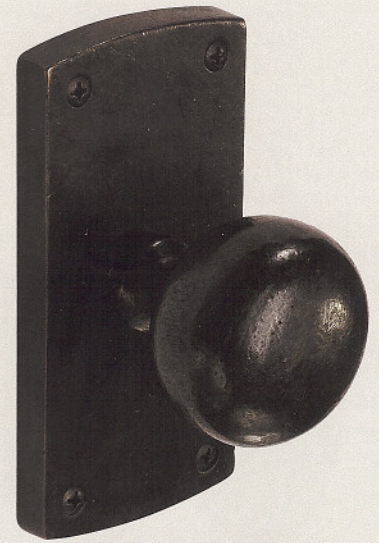

CODE	LH RH	FUNCTION	PRICES
BZCV900.20		privacy	$168
BZCV900.30		passage	$156
BZCV900.40		single dummy	$ 78

Escutcheon: 2 1/2 x 5"