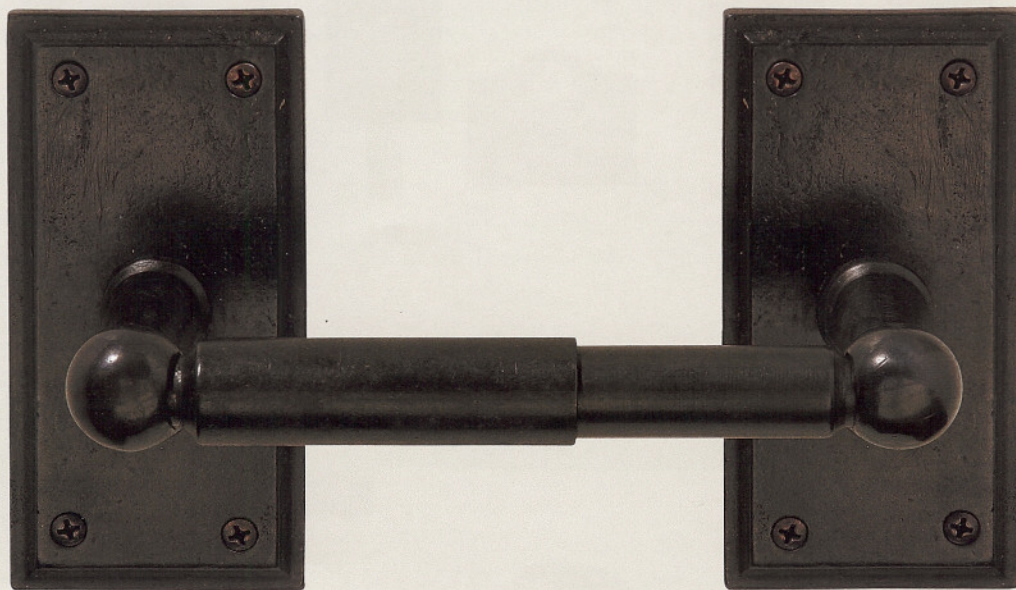

Strike Plates A,B,C are included

All escutcheon sizes are the same as interior suites. Refer to page 64

HOOK ON ESCUTCHEON

BZOV410	Oval Escutcheon	\$ 78
BZSQ410	Square Escutcheon	\$ 78
BZSF410	French Escutcheon	\$ 78
BZAR410	Small Arched Escutcheon	\$ 78
BZRR410	Round Escutcheon	\$ 78
BZSR410	Arched Escutcheon	\$ 98
BZCV410	Curved Escutcheon	\$ 98