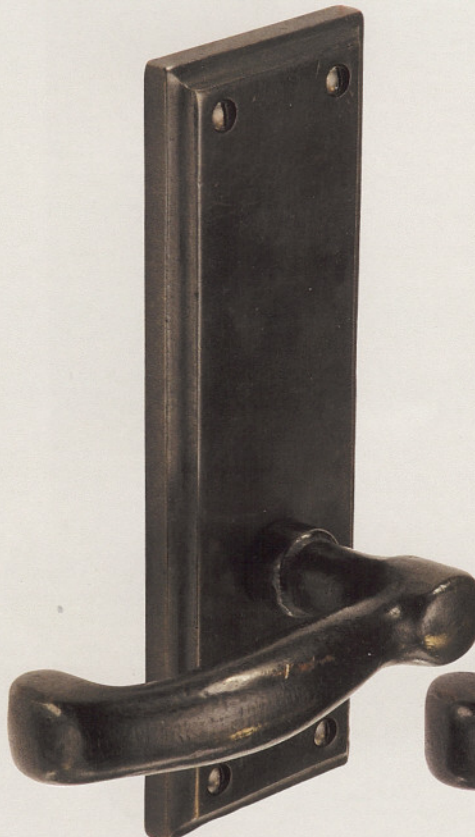

CODE	LH RH	FUNCTION	PRICES
BZSE400.20		privacy with pin	$298
BZSE400.25		privacy with turn	$308
BZSE400.30		passage	$286
BZSE400.40	L/R	single dummy	$143

Escutcheon: 2 1/2 x 11"

CODE	LH RH	FUNCTION	PRICES
BZSL400.20		privacy	$218
BZSL400.30		passage	$206
BZSL400.40	L/R	single dummy	$103

Escutcheon: 2 1/2 x 7 1/2"

CODE	LH RH	FUNCTION	PRICES
BZCL400.20		privacy	$218
BZCL400.30		passage	$206
BZCL400.40	L/R	single dummy	$103

Escutcheon: 2 1/2 x 7 1/2"