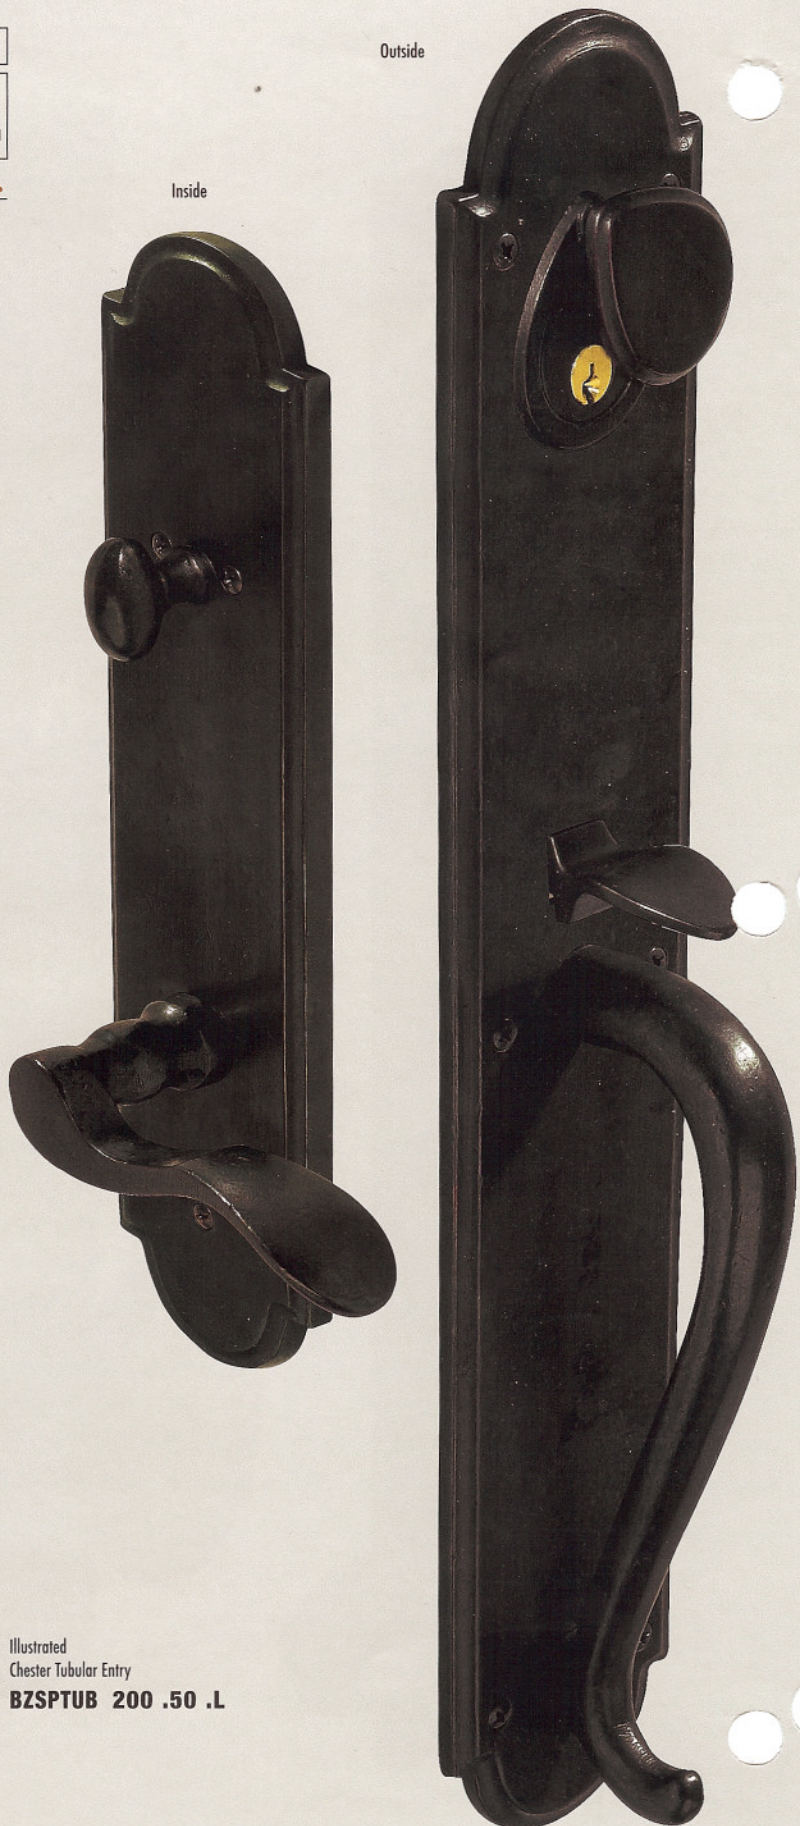

BZSPTUB

BZSQTUB

BZCVTUB

Supplied with modern square grip and with 'T' shaped thumbturn as illustrated.

Illustrated
 Chester Tubular Entry
BZSPTUB 200 .50 .L

SQTUB Escutcheon

Outside

Inside