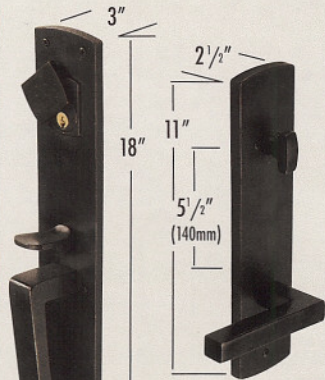

BZCVTUB

Supplied with modern square grip and with 'T' shaped thumbturn as illustrated.