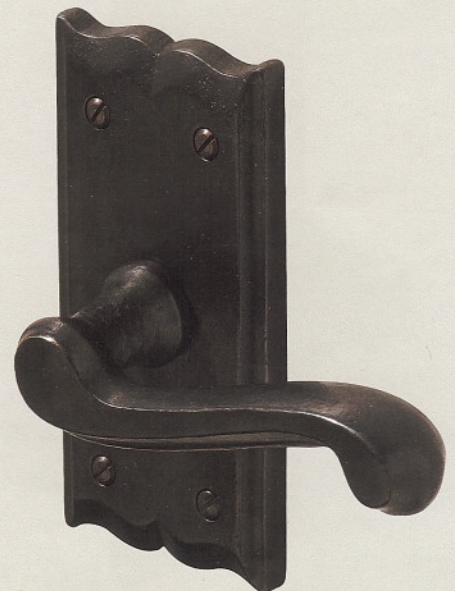

CODE	LH RH	FUNCTION	PRICES
BZSF800.20		privacy	$168
BZSF800.30		passage	$156
BZSF800.40	L/R	single dummy	$ 78

Escutcheon: 2 1/2 x 5"