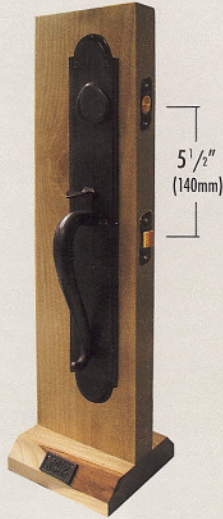

BZSPTUB

BZSQTUB

BZCVTUB

Supplied with modern square grip and with 'T' shaped thumbturn as illustrated.

Illustrated
 Chester Tubular Entry
BZSPTUB 200 .50 .L

SQTUB Escutcheon

Outside

Inside