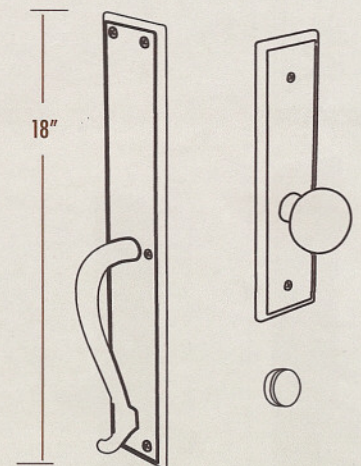

FULL DUMMY .42

A full dummy designed for use on the inactive leaf.

BZQMOR Square Plate	$580
BZSPMOR Arched Plate	
BZVMOR Curved Plate	

Specify Handing:
Left (L) Right (R)
Left Hand Reverse (LHR)
Right Hand Reverse (RHR)