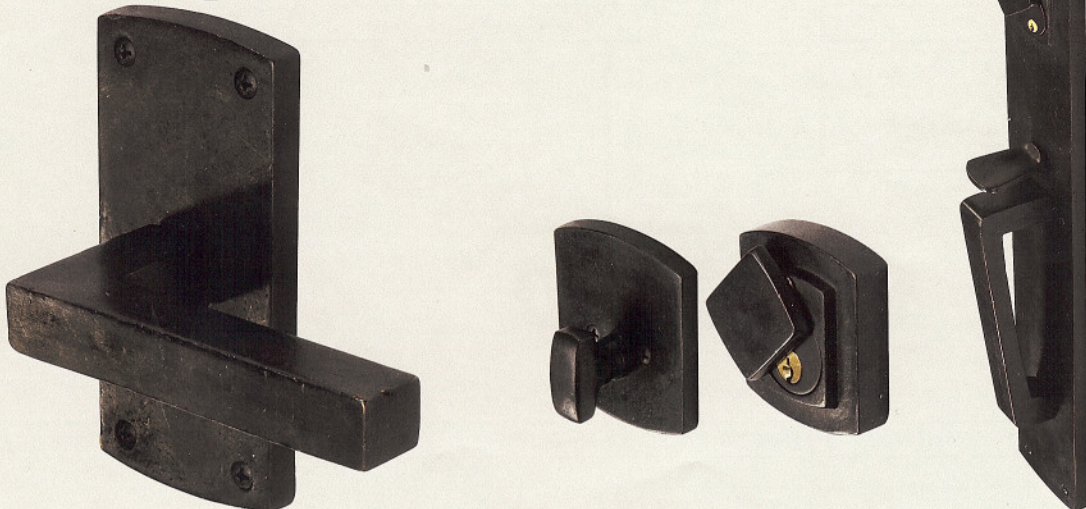

Our levers and knobs are available on three distinct suites of escutcheons to suit a number of architectural styles. Entry hardware and complementary accessories such as bath fittings and cabinetry are available to continue the theme throughout the home.

Curved