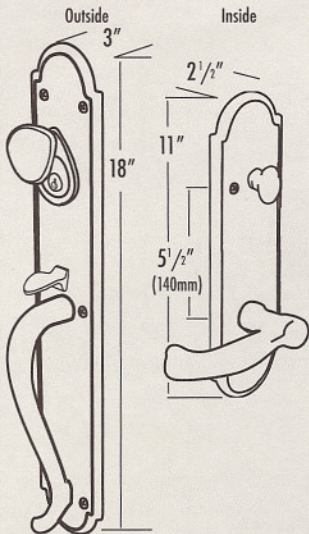

Specify Left or Right Handing: L/R

See page 24 for pricing of Greenwich Suite Entry Sets

Ashley Norton

ORDERING GUIDE

BZ SPTUB 200 .50 .L
 Finish Escutcheon Lever Style Function Handing

Available with any lever.