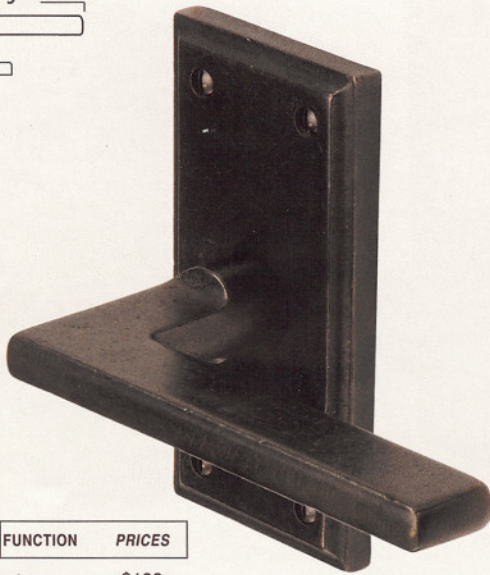

CODE	LH RH	FUNCTION	PRICES
BZSQ450.20		privacy	$188
BZSQ450.30		passage	$176
BZSQ450.40		single dummy	$ 88

Escutcheon: 2 1/2 x 5"