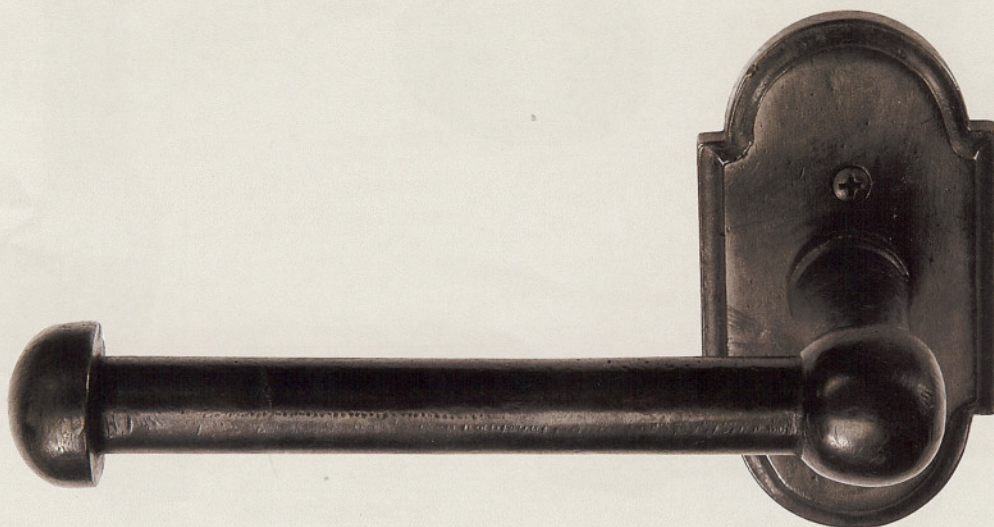

SINGLE-ENDED PAPER HOLDER

BZOV145	Oval Escutcheon	$181
BZSQ145	Square Escutcheon	$181
BZSF145	French Escutcheon	$181
BZAR145	Small Arched Escutcheon	$181
BZRR145	Round Escutcheon	$181
BZSR145	Arched Escutcheon	$196
BZCV145	Curved Escutcheon	$196