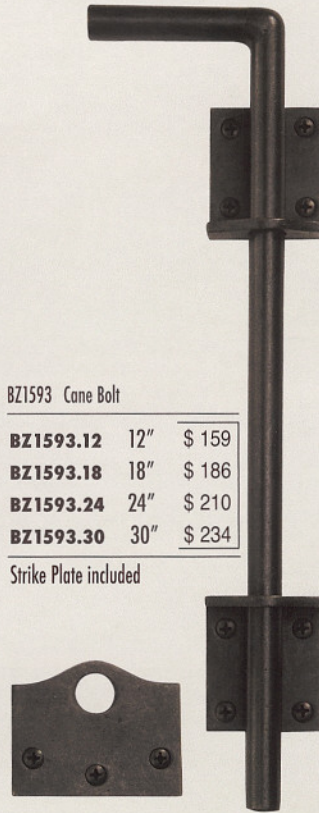

BZFE.E.13 Push Plate
12 1/2 x 3"
\$ 138

BZCV.E.13 Push Plate
13 x 3"
\$ 138

BZ1593 Cane Bolt

BZ1593.12	12"	\$ 159
BZ1593.18	18"	\$ 186
BZ1593.24	24"	\$ 210
BZ1593.30	30"	\$ 234

Strike Plate included

BZ1530 Cabin Hook