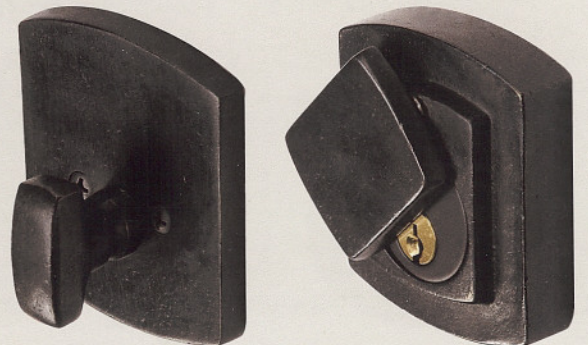

BZ4175 Curved single cylinder deadbolt
3 x 2 1/2"

\$ 169

Single Cylinder Deadbolts

Ashley Norton

BZ4100 Single cylinder deadbolt
2 1/2" Diameter \$ 120

BZ4140 Oval single deadbolt
3 1/8 x 2 1/2" \$ 156

BZ4190 Traditional single cylinder deadbolt
2 1/2" Diameter \$ 120

BZ4150 Square single deadbolt
3 x 2 1/2" \$ 156

BZ4175 Curved single cylinder deadbolt
3 x 2 1/2" \$ 169

BZ4165 Arched single deadbolt
4 x 2 1/2" \$ 169

Patio Deadbolts

- Patio Deadbolts permit locking and unlocking from the inside only.
- Patio Deadbolts cannot be installed on doors with a 2 1/8" bore.