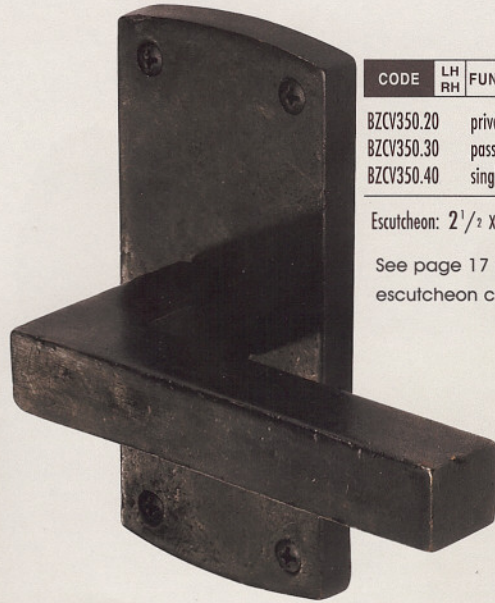

Escutcheon: 2¹/₂ X 7¹/₂"

CODE	LH RH	FUNCTION	PRICES
BZCL660.20		privacy	\$218
BZCL660.30		passage	\$206
BZCL660.40		single dummy	\$103

Escutcheon: 2¹/₂ X 7¹/₂"

Refer to page 47

Refer to page 44

CODE	LH RH	FUNCTION	PRICES
BZCV350.20		privacy	\$208
BZCV350.30		passage	\$196
BZCV350.40		single dummy	\$ 98

Escutcheon: 2 1/2 x 5"

See page 17 for other escutcheon combinations

BZCVES

For a complete illustration of Tubular Entry functions refer to pages 28-31.

TUBULAR ENTRY .50

Key from outside, thumbturn inside. Handles operable both sides.