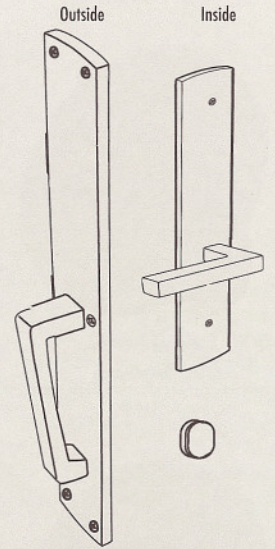

FULL DUMMY .42

A full dummy designed for use on the inactive leaf.

BZCVLGL350.42 $980

Specify Handing:
Left (L) Right (R)
Left Hand Reverse (LHR)
Right Hand Reverse (RHR)