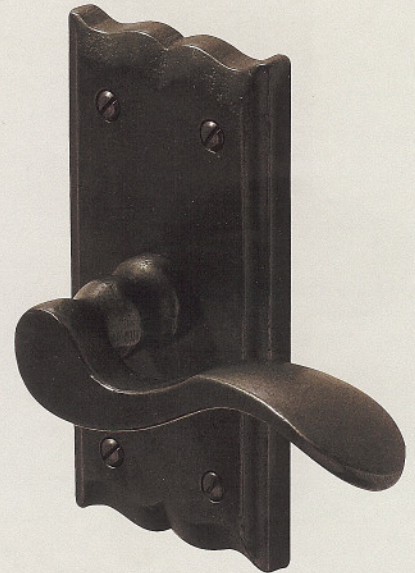

CODE	LH RH	FUNCTION	PRICES
BZSF200.20		privacy	$168
BZSF200.30		passage	$156
BZSF200.40		L/R single dummy	$ 78

Escutcheon: 2 1/2 x 5"