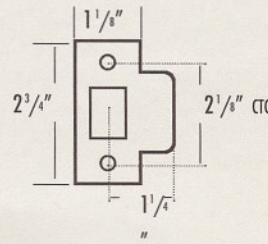

TS
standard T strike
(available on request)