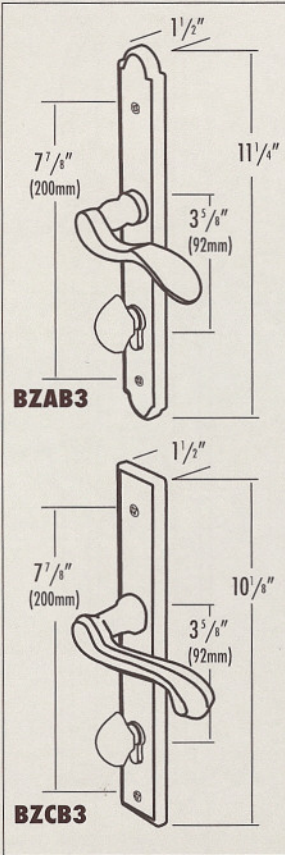

HALF-PASSIVE .38

Non-keyed. Fixed lever outside, operating lever inside.

- BZNP3** Square Plate
- BZSP3** Arched Plate \$215
- BZRP3** Curved Plate

Specify Left or Right Handing: L/R

Multi-Point Locks are unsuitable for use with knobs.