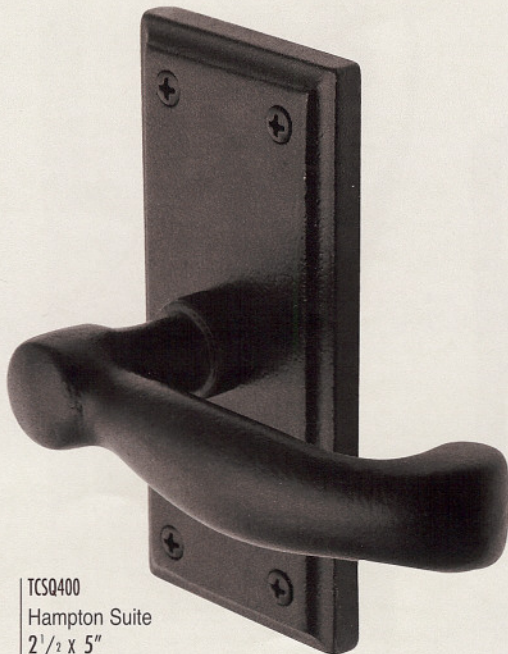

TCSP160
Chiltern Suite
2 1/2 x 10"

TCSQ400
Hampton Suite
2 1/2 x 5"