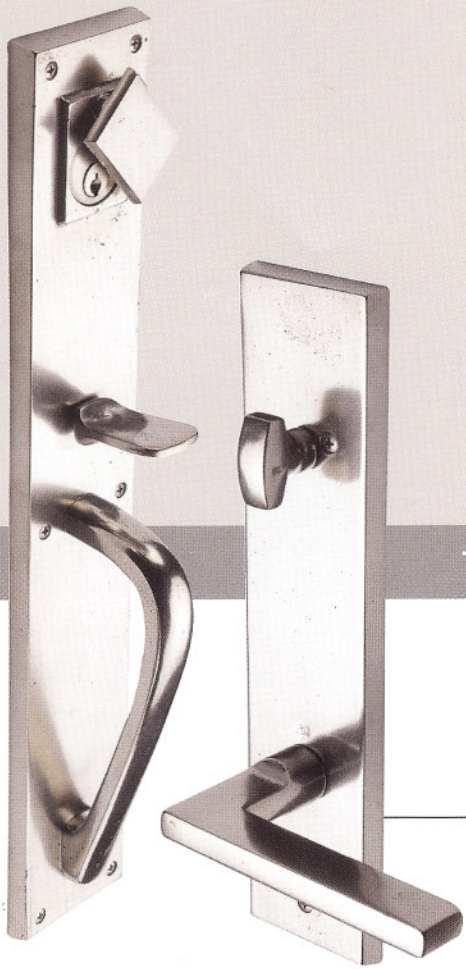

MD Escutcheon
5" x 2.5"
Shown with Apollo Lever
in Dark Bronze

ME Escutcheon
10" x 2.5"
Shown with Centaur Lever
in Dark Bronze

ML Escutcheon
7.5" x 2.5"
Shown with Windsor Knob in White Bronze

THE MODERN SUITE: EXTERIOR ESCUTCHEONS