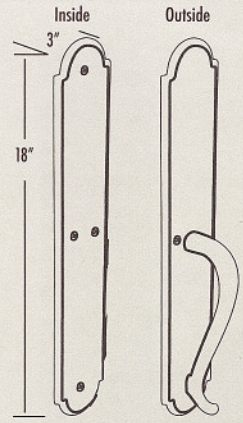

Push-Pull Escutcheons *Ashley Norton*

BZ1145 Pull Handle
6"
\$ 32

BZ1142 Pull Handle
6³/₄ x 2"
\$ 50

BZ1150 Cranked Pull Handle
12¹/₂" \$ 130

BZ1155 Pull Handle
15 x 2³/₈" \$ 195

BZ1820 Flush Pull

BZ1820.4	4 x 2"	\$ 26
BZ1820.6	6 x 2"	\$ 35
BZ1820.8	8 x 2"	\$ 41
BZ1820.12	12 x 2"	\$ 67

BZ1165 Edge Pull
4¹/₂ x 3³/₄"
\$ 26

BZ1150 BTB Back to Back Fixing (Pair)
12¹/₂" \$ 260

BZ1155 BTB Back to Back Fixing (Pair)
15 x 2³/₈" \$ 390

Contact us if you require Push-Pull combination with deadbolts or for other custom applications.

Ashley Norton

BZSQ.GE.18 Grip & Push (through bolt)
18 x 3" \$ 710

BZSP.GE.18 Grip & Push (through bolt)
18 x 3" \$ 710

BZSQ.GG.18 Grip & Grip (through bolt)
18 x 3" \$ 820

BZSP.GG.18 Grip & Grip (through bolt)
18 x 3" \$ 820