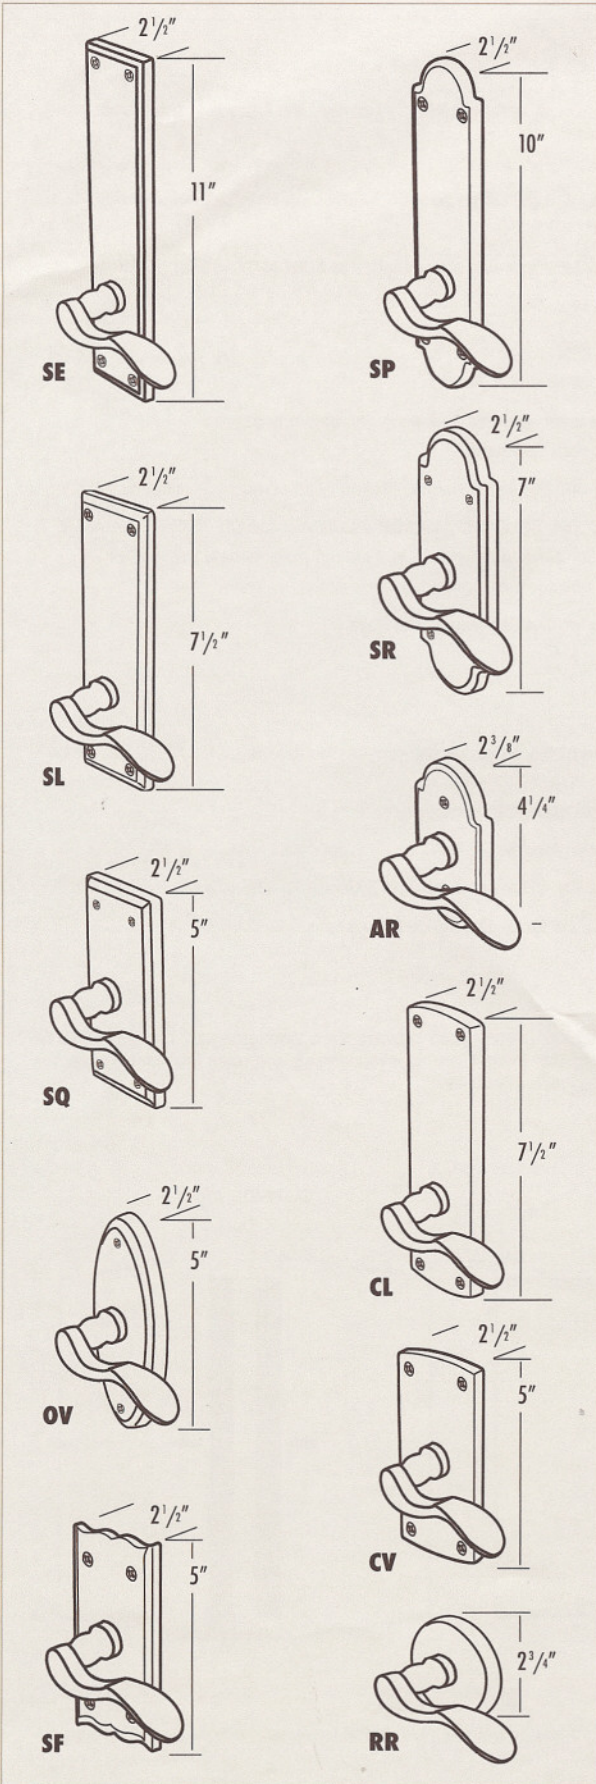

Latch Face Plates