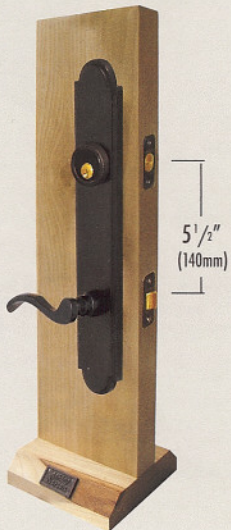

Figure 2 (top elevation)

To illustrate the positioning of a Patio Deadbolt.
1 1/8" bore half mortise from inside.

BZ4765 Arched patio deadbolt
4 x 2 1/2" \$ 156

BZ4775 Curved patio deadbolt
3 x 2 1/2" \$ 156

Lever by Lever Tubular Entry Sets

Inside

Outside

ORDERING GUIDE
BZ SPES 200 .50 .R
 Finish Escutcheon Lever Style Function Handing

Available with any lever.

SPES

SQES

Ashley Norton