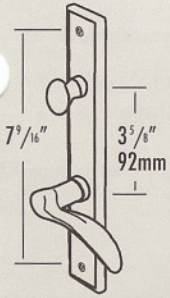

SP3 Escutcheon

Eagle and Hurd doors require lever low trim.
Please change the escutcheon code from NP3 or SP3 to NEG or SEG respectively.
Use '.47' Lever Low Dummy where required.