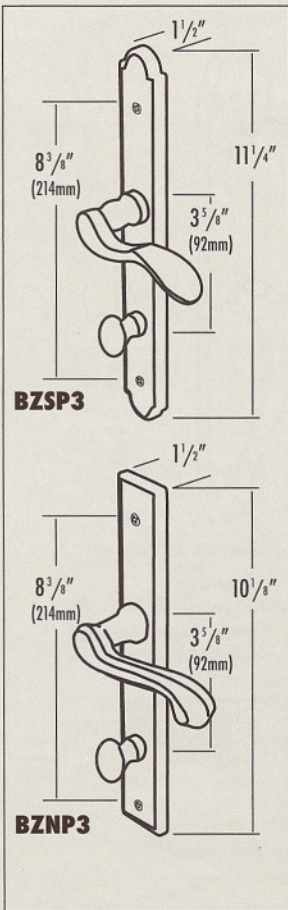

BZRP3
Curved Escutcheon available with any lever. Supplied with 'T' shaped thumbturn.

Multi-Point Locks are unsuitable for use with knobs.

ORDERING GUIDE				
BZ	NP3	500	.55	.L
Finish	Escutcheon	Lever Style	Function	Handing

Available with any lever.