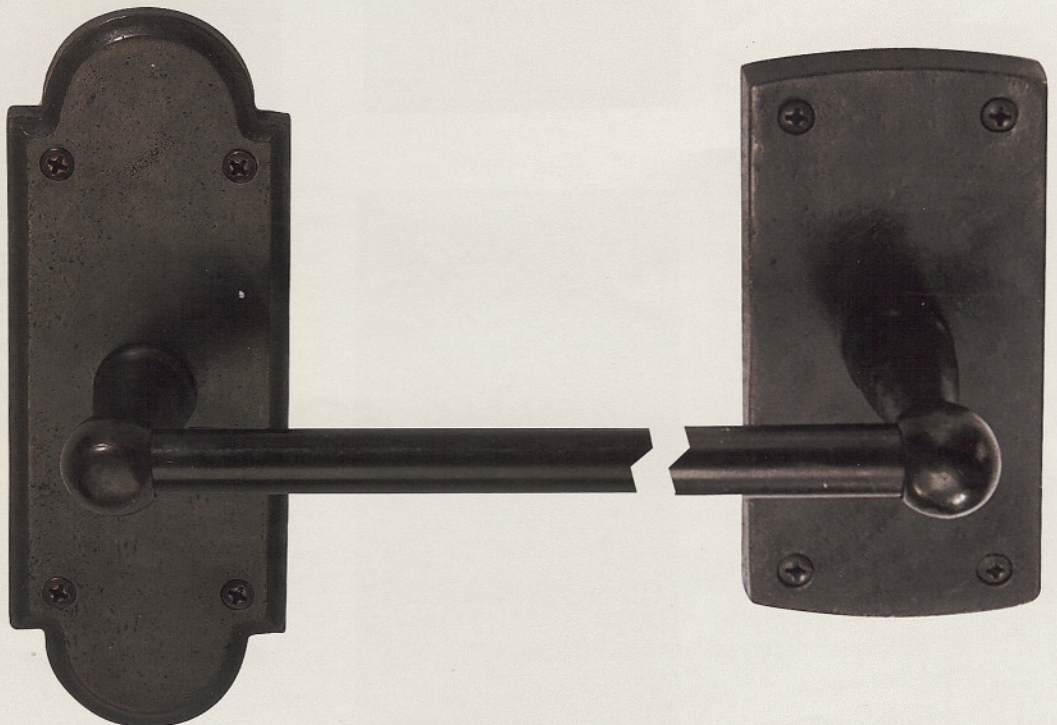

BATHROOM TOWEL RAIL

BZOV150	Oval Escutcheon	
	18"	$191
	24"	$201
BZSQ150	Square Escutcheon	
	18"	$191
	24"	$201
BZSF150	French Escutcheon	
	18"	$191
	24"	$201
BZAR150	Small Arched Escutcheon	
	18"	$191
	24"	$201
BZRR150	Round Escutcheon	
	18"	$191
	24"	$201
BZSR150	Arched Escutcheon	
	18"	$206
	24"	$216
BZCV150	Curved Escutcheon	
	18"	$206
	24"	$216
	30"	$226