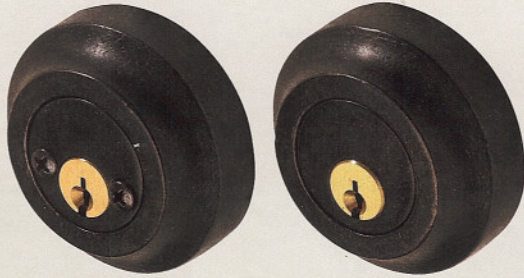

BZ4175 Curved single cylinder deadbolt
3 x 2 1/2"

\$ 169

Single Cylinder Deadbolts

Ashley Norton

BZ4100 Single cylinder deadbolt
2 1/2" Diameter \$ 120

BZ4140 Oval single deadbolt
3 1/8 x 2 1/2" \$ 156

BZ4190 Traditional single cylinder deadbolt
2 1/2" Diameter \$ 120

BZ4150 Square single deadbolt
3 x 2 1/2" \$ 156

BZ4175 Curved single cylinder deadbolt
3 x 2 1/2" \$ 169

BZ4165 Arched single deadbolt
4 x 2 1/2" \$ 169

Patio Deadbolts

- Patio Deadbolts permit locking and unlocking from the inside only.
- Patio Deadbolts cannot be installed on doors with a 2 1/8" bore.

BZ4700 Patio deadbolt
2 1/2" Diameter \$ 105

BZ4790 Traditional patio deadbolt
2 1/2" Diameter \$ 105

BZ4740 Oval patio deadbolt
3 1/8 x 2 1/2" \$ 144

BZ4750 Square patio deadbolt
3 x 2 1/2" \$ 144

Double Cylinder Deadbolts

Ashley Norton

BZ4200 Double cylinder deadbolt
2 1/2" Diameter \$ 133

BZ4240 Oval double deadbolt
3 1/8 x 2 1/2" \$ 169

BZ4250 Square double deadbolt
3 x 2 1/2" \$ 169

BZ4275 Curved double cylinder deadbolt
3 x 2 1/2" \$ 182