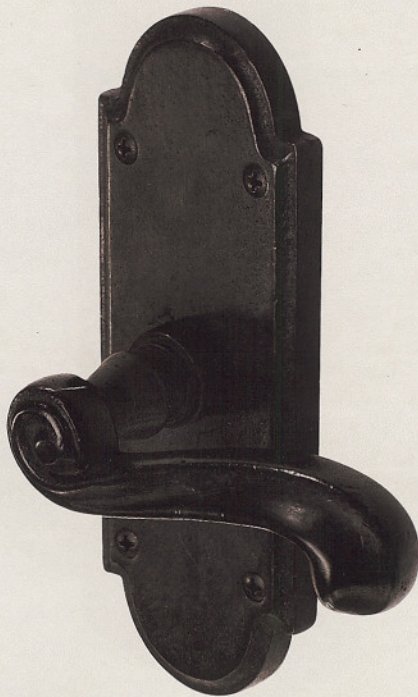

CODE	LH RH	FUNCTION	PRICES
BZSR160.20		privacy	$194
BZSR160.30		passage	$182
BZSR160.40	L/R	single dummy	$ 91

Escutcheon: 2¹/₂ x 7"