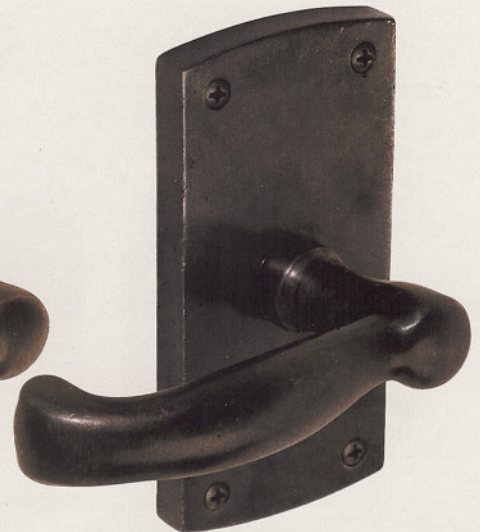

Escutcheon: 2 3/4" diameter

Inside Escutcheon has exposed screws

Outside

CODE	LH RH	FUNCTION	PRICES
BZSQ400.20		privacy	\$168
BZSQ400.30		passage	\$156
BZSQ400.40		single dummy	\$ 78

Escutcheon: 2 1/2 x 5"