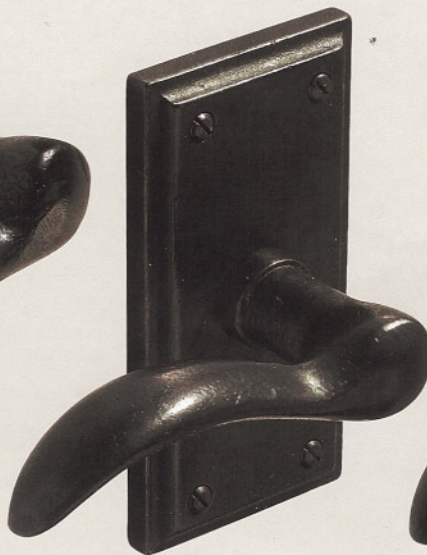

Escutcheon: 2³/₄" diameter

Inside Escutcheon has exposed screws

Outside

CODE	LH RH	FUNCTION	PRICES
BZSQ500.20		privacy	\$168
BZSQ500.30		passage	\$156
BZSQ500.40		L/R single dummy	\$ 78

Escutcheon: 2¹/₂ x 5"