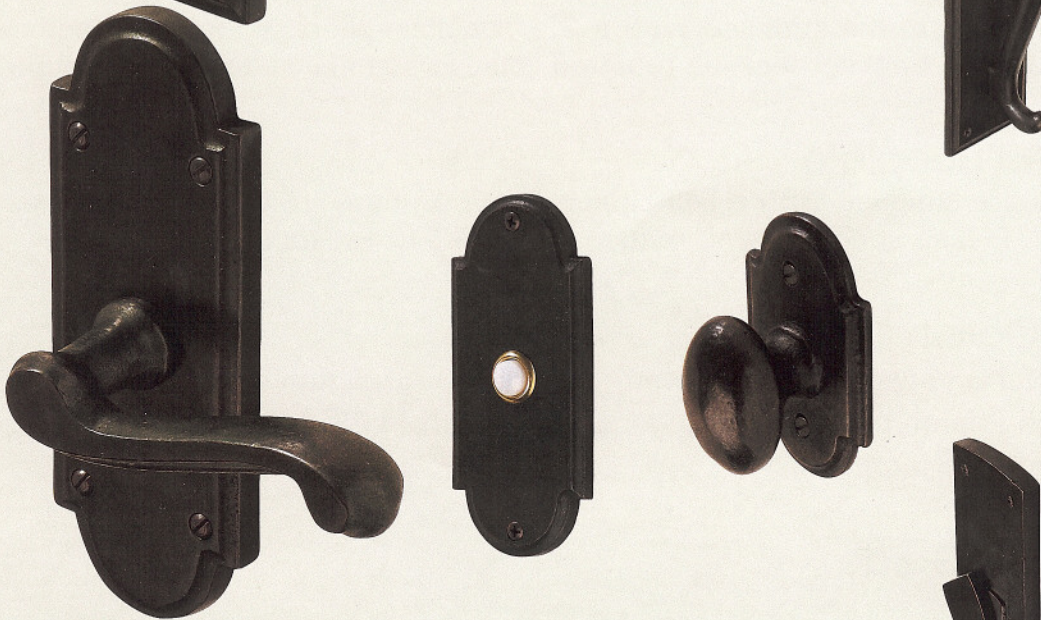

Our levers and knobs are available on three distinct suites of escutcheons to suit a number of architectural styles. Entry hardware and complementary accessories such as bath fittings and cabinetry are available to continue the theme throughout the home.