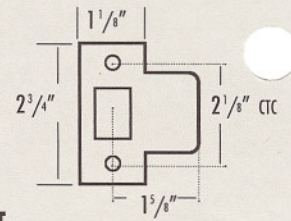

TS.EXT
extended T strike
(available on request)