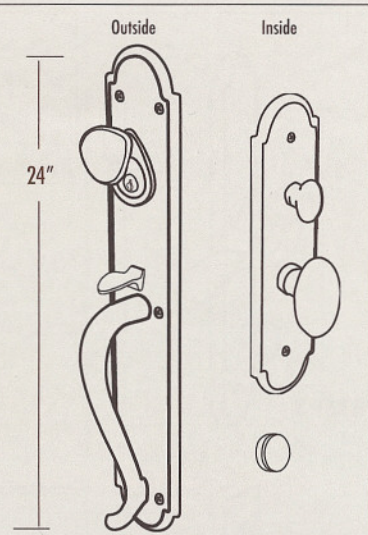

Ashley Norton

SQLGL Escutcheon

Refer to previous page for 18 x 3" entrysets

Inside

Outside

MORTISE ENTRY .10

Used with mortise lock.
Locking/unlocking by key from outside, by thumbturn from inside, operable thumb latch on outside with operable handle on inside.