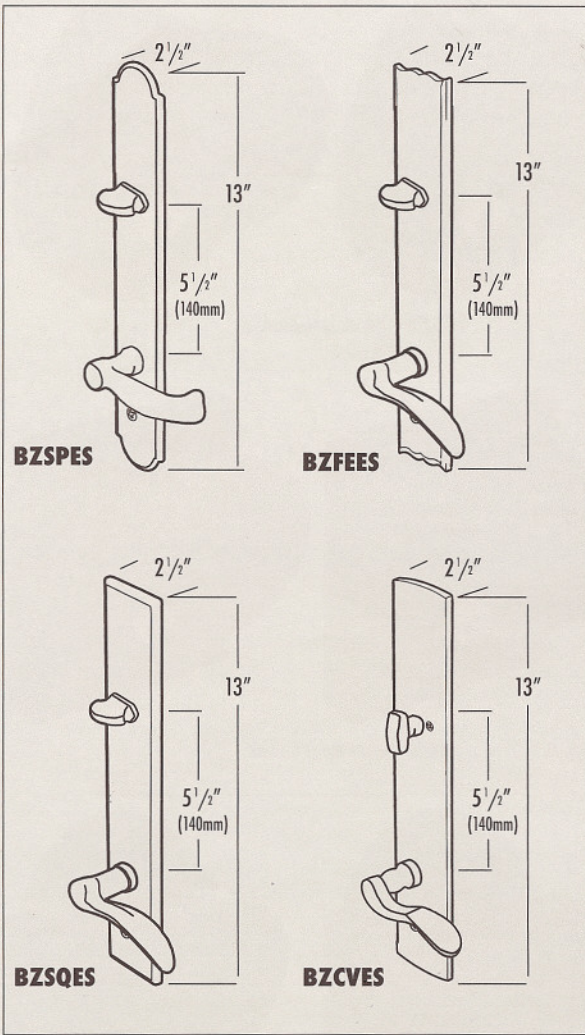

Lever by Lever Tubular Entry Sets

Inside

Outside