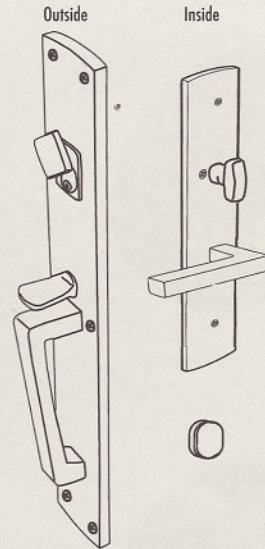

Escutcheon: 2 1/2 x 5"

See page 17 for other escutcheon combinations

BZCVES

For a complete illustration of Tubular Entry functions refer to pages 28-31.

TUBULAR ENTRY .50

Key from outside, thumbturn inside. Handles operable both sides.

BZCVES350.50.L/R \$436

FULL DUMMY .42

A full dummy designed for use on the inactive leaf.

BZCVES350.42.L/R \$387

PATIO .43

Locking/unlocking by turnpiece from inside. Handles operable both sides of door.

BZCVES350.43.L/R \$436

DOUBLE ENTRY .52

Key outside and inside. Handles operable from both sides.

BZCVES350.52.L/R \$448

MORTISE ENTRY .10

Used with mortise lock.
Locking/unlocking by key from outside, locking/unlocking by thumbturn from inside, inoperable grip handle and operable thumb latch on outside with operable handle on inside.