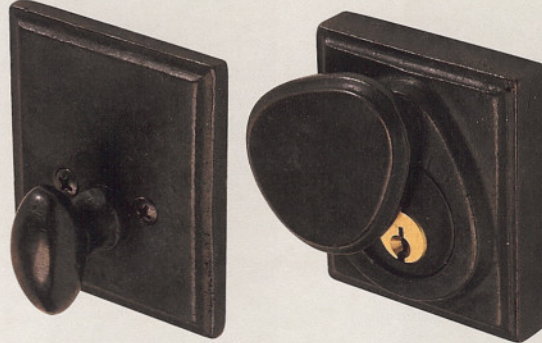

BZ4175 Curved single cylinder deadbolt
3 x 2 1/2"

\$ 169

Single Cylinder Deadbolts

Ashley Norton

BZ4100 Single cylinder deadbolt
2 1/2" Diameter \$ 120

BZ4140 Oval single deadbolt
3 1/8 x 2 1/2" \$ 156

BZ4190 Traditional single cylinder deadbolt
2 1/2" Diameter \$ 120

BZ4150 Square single deadbolt
3 x 2 1/2" \$ 156

BZ4175 Curved single cylinder deadbolt
3 x 2 1/2" \$ 169

BZ4165 Arched single deadbolt
4 x 2 1/2" \$ 169

Patio Deadbolts

- Patio Deadbolts permit locking and unlocking from the inside only.
- Patio Deadbolts cannot be installed on doors with a 2 1/8" bore.

BZ4700 Patio deadbolt
2 1/2" Diameter \$ 105

BZ4790 Traditional patio deadbolt
2 1/2" Diameter \$ 105

BZ4740 Oval patio deadbolt
3 1/8 x 2 1/2" \$ 144

BZ4750 Square patio deadbolt
3 x 2 1/2" \$ 144

Double Cylinder Deadbolts