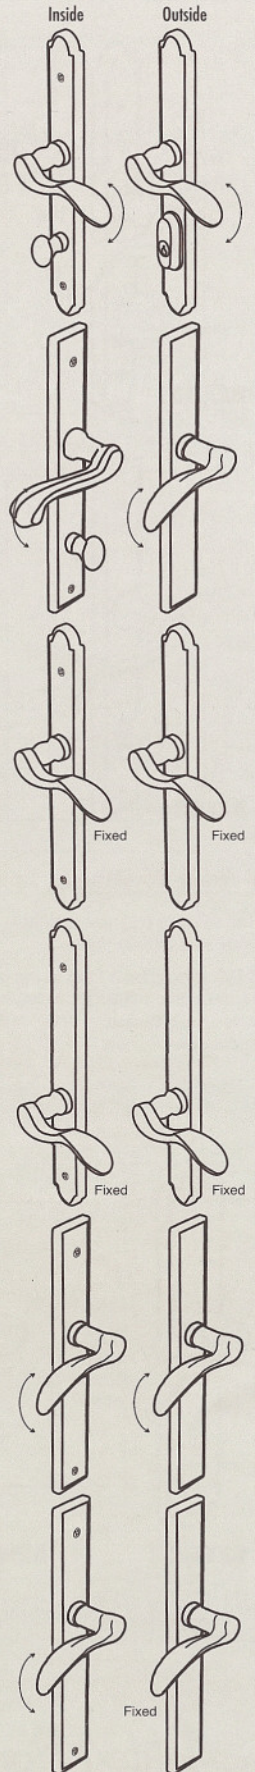

SP3 Escutcheon

Eagle and Hurd doors require lever low trim.
Please change the escutcheon code from NP3 or SP3 to NEG or SEG respectively.
Use '.47' Lever Low Dummy where required.

Ashley Norton

ENTRY .55

Keyed with American Cylinder.

- **BZNP3** Square Plate
- **BZSP3** Arched Plate $240
- **BZRP3** Curved Plate

Specify Left or Right Handing: L/R

Use **BZNEG / BZSEG / BZREG** for Eagle or Hurd doors (lever low)

PATIO .53

Non-keyed, American style thumbturn inside.

- **BZNP3** Square Plate
- **BZSP3** Arched Plate $220
- **BZRP3** Curved Plate

Specify Left or Right Handing: L/R

Use **BZNEG / BZSEG / BZREG** for Eagle or Hurd doors (lever low)

LEVER HIGH DUMMY .42

Lever high full dummy for inactive door.

- **BZNP3** Square Plate
- **BZSP3** Arched Plate $203
- **BZRP3** Curved Plate

Specify Left or Right Handing: L/R

LEVER LOW DUMMY .47

Lever low full dummy for inactive door. **For Eagle and Hurd Doors only.**

- **BZNEG** Square Plate
- **BZSEG** Arched Plate $203
- **BZREG** Curved Plate

Specify Left or Right Handing: L/R

PASSIVE .39

Non-keyed. Both levers free to rotate. Not recommended for use on exterior doors.

- **BZNP3** Square Plate
- **BZSP3** Arched Plate $215
- **BZRP3** Curved Plate

Specify Left or Right Handing: L/R

Use **BZNEG / BZSEG / BZREG** for Eagle or Hurd doors (lever low).
Not recommended for use on exterior doors

HALF-PASSIVE .38

Non-keyed. Fixed lever outside, operating lever inside.

- **BZNP3** Square Plate
- **BZSP3** Arched Plate $215
- **BZRP3** Curved Plate

Specify Left or Right Handing: L/R