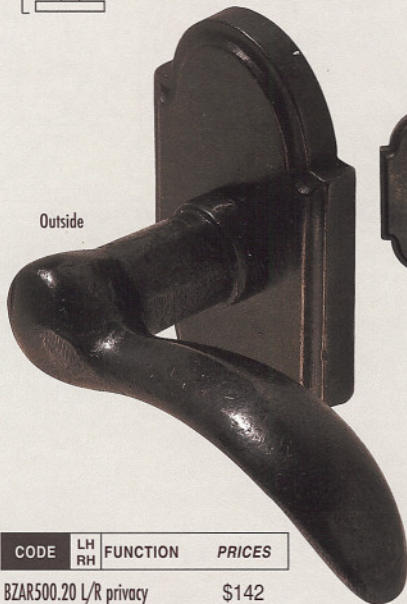

Tubular Gripset

Used with deadbolt and spring latch. Locking/unlocking by key from outside, locking/unlocking by thumbturn from inside, inoperable grip handle and operable thumb latch outside with operable handle inside.

FUNCTION .52

Tubular Double Entry

Used with deadbolt and spring latch. Locking/unlocking by key from inside and outside, operable handles both sides.

A larger version of our Churchill lever is shown on page 19