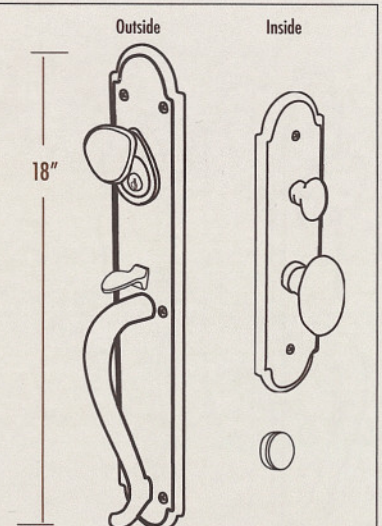

Available with any lever.

Illustrated
 Chester Mortise Entry
BZSPMOR 200 .10 .L

Ashley Norton

SQMOR Escutcheon

Refer to next page for 24 x 3 1/2" entrysets

Illustrated
Hampton Mortise Entry
SQMOR 400 .10 .L

Ashley Norton

MORTISE ENTRY .10

Used with mortise lock.
Locking/unlocking by key from outside, by thumbturn from inside, operable thumb latch on outside with operable handle on inside.

BZQMOR Square Plate	\$900
BZSPMOR Arched Plate	
BZVMOR Curved Plate	