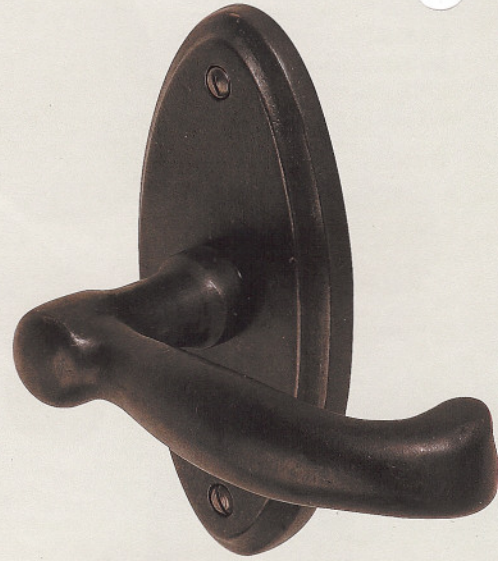

CODE	LH RH	FUNCTION	PRICES
BZOV400.20		privacy	$168
BZOV400.30		passage	$156
BZOV400.40		single dummy	$ 78

Escutcheon: 2 1/2 x 5"