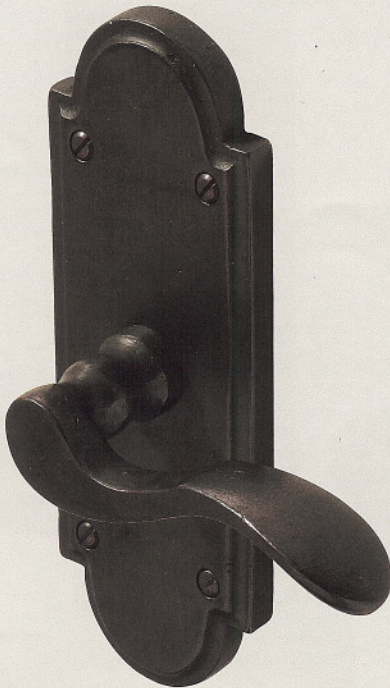

CODE	LH RH	FUNCTION	PRICES
BZSR200.20		privacy	$194
BZSR200.30		passage	$182
BZSR200.40		L/R single dummy	$ 91

Escutcheon: 2 1/2 x 7"