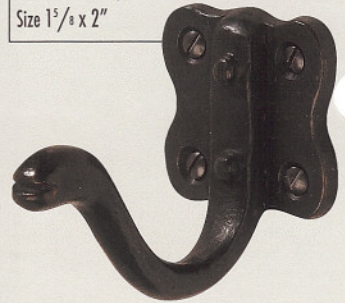

\$ 57

Includes Lever Alignment Mechanism
BZWD40 Tilt & turn window trim
Supplied with 7mm spindle
3 1/8 x 1 1/2"

\$ 69

BZ395 \$ 33
Size 1 5/8 x 2"

BZWD10 Window Multi-point trim
Supplied with 7mm spindle
4 1/2 x 1 1/2"