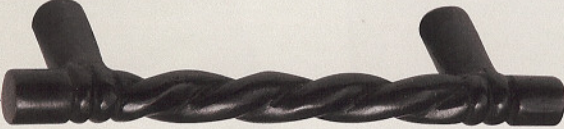

BZ301 $ 34
Size 5 1/4 x 1/2"
96mm center to center