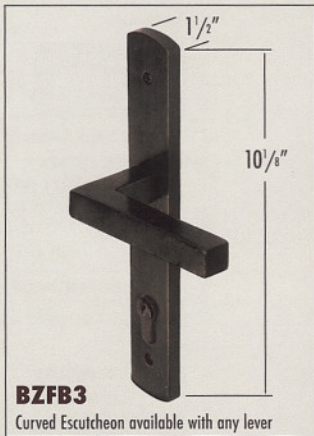

BZFB3
Curved Escutcheon available with any lever

Multi-Point trim for Hoppe locks (and others using a profile cylinder with 92mm etc)

JELD-WEN Premium Collection, Kolbe & Kolbe, Lincoln, Loewen, Norco, Peachtree, Sierra Pacific, Semco, Vetter, Weathershield, Windsor

JELD-WEN Custom Collection uses an Ashland lock, suitable trim is shown on page 42
Refer to www.ashleynorton.com/multipoint/ for updates.

A Wide Escutcheon Option

The full range is also available in a wide escutcheon option.

$150 should be added to the price of the standard width escutcheon when ordering this wide escutcheon option.