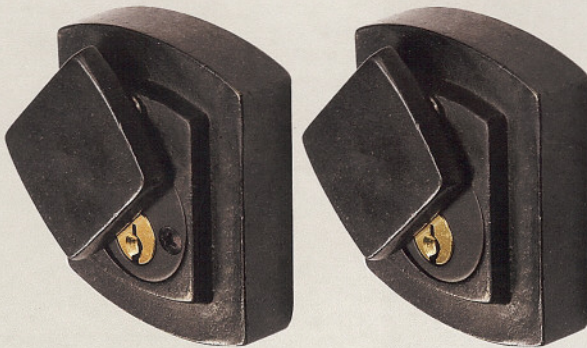

BZ4700 Patio deadbolt
2 1/2" Diameter \$ 105

BZ4790 Traditional patio deadbolt
2 1/2" Diameter \$ 105

BZ4740 Oval patio deadbolt
3 1/8 x 2 1/2" \$ 144

BZ4750 Square patio deadbolt
3 x 2 1/2" \$ 144

Double Cylinder Deadbolts

Ashley Norton

BZ4200 Double cylinder deadbolt
2 1/2" Diameter \$ 133

BZ4240 Oval double deadbolt
3 1/8 x 2 1/2" \$ 169

BZ4250 Square double deadbolt
3 x 2 1/2" \$ 169

BZ4275 Curved double cylinder deadbolt
3 x 2 1/2" \$ 182

BZ4265 Arched double deadbolt
4 x 2 1/2" \$ 182

- Patio Deadbolts permit locking and unlocking from the inside only.
- Patio Deadbolts cannot be installed on doors with a 2 1/8" bore.

Figure 1

To illustrate the fixing of a Patio Deadbolt.
1 3/8" bore half mortise from inside.