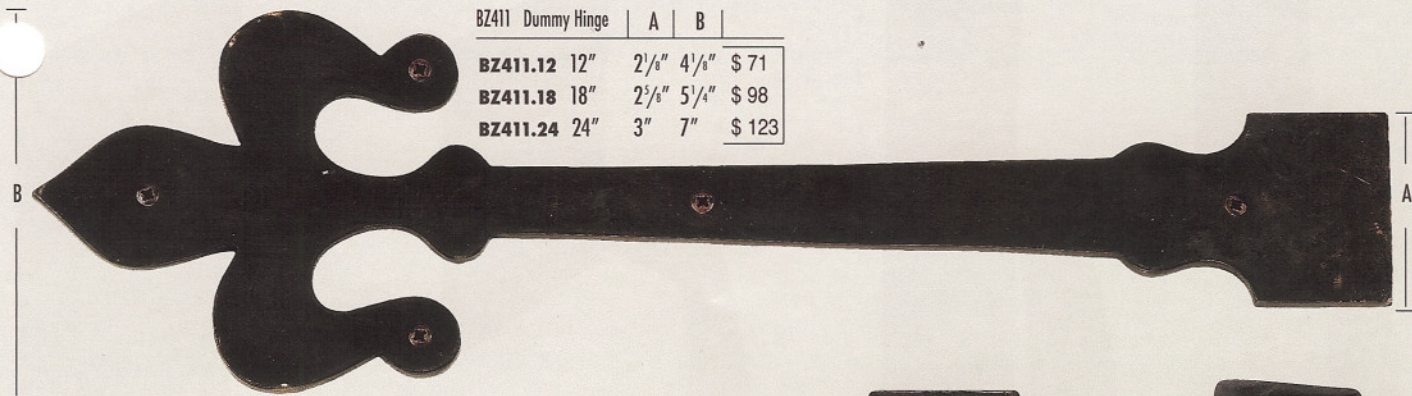

BZ1220 \$ 154
Lion Door Knocker
Size 3 7/8 x 6 3/4"

Numerals

BZ155 4" 0-9 \$ 19
BZ156 6" 0-9 \$ 23

BZ1275 \$ 175
Circular Door Knocker
Escutcheon: 1 3/4" diameter
Ring size: 7" diameter

BZ411 Dummy Hinge	A	B	
BZ411.12 12"	2 ¹ / ₈ "	4 ¹ / ₈ "	\$ 71
BZ411.18 18"	2 ⁵ / ₈ "	5 ¹ / ₄ "	\$ 98
BZ411.24 24"	3"	7"	\$ 123