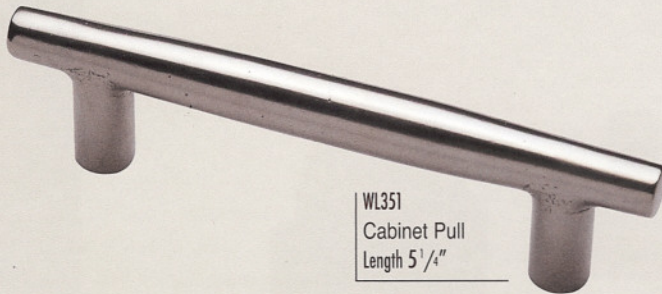

WLMDTUB450
Tubular Entry
3 x 18"

White Bronze Patina *Ashley Norton*

Our white bronze patina creates a warm, contemporary ambience. The color lends itself to modern décor, yet retains the age-old feel and rich look of bronze. The white bronze patina is a living finish and will evolve with its environment over time, blending into its surroundings.

Note: All items ordered in white bronze are manufactured to your order, and as such are not returnable.

See our separate brochure for further details of our new Modern Suite.

WL351
Cabinet Pull
Length 5 1/4"