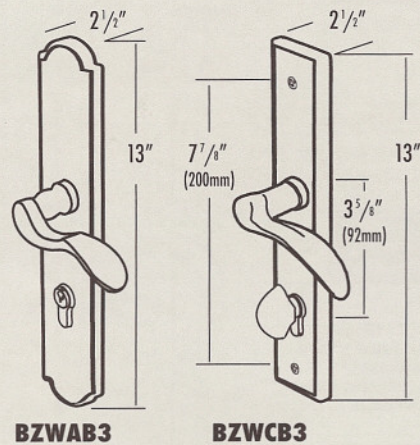

Illustrated
Chiltern Patio
BZCB3 160 .58

BZWAB3

BZWCB3