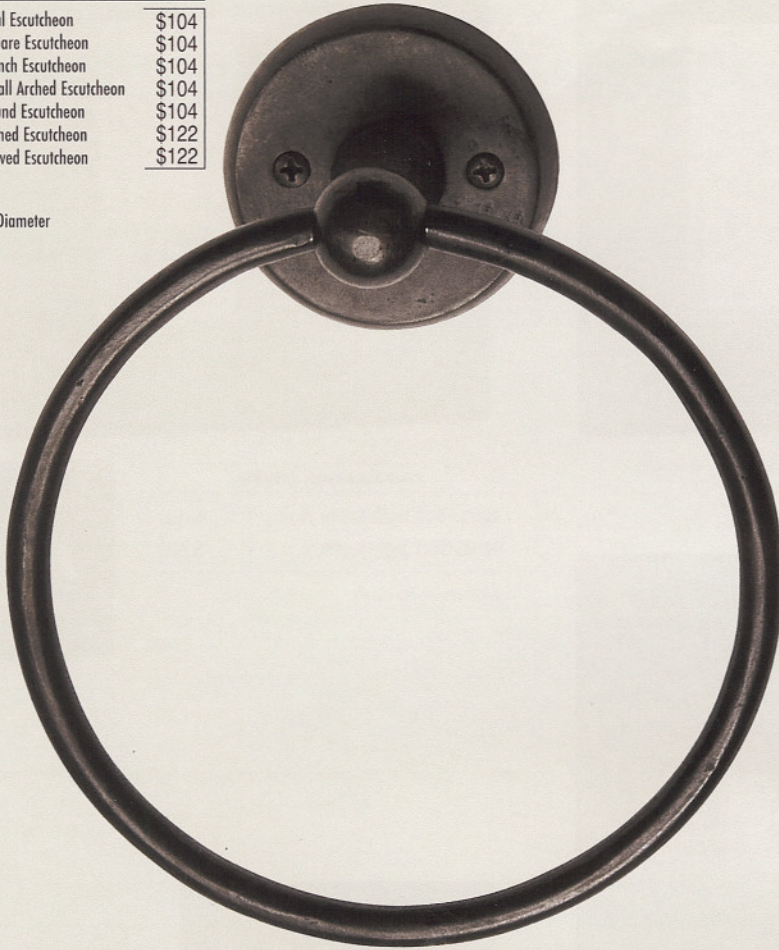

BATHROOM TOWEL RING

BZOV100	Oval Escutcheon	$104
BZSQ100	Square Escutcheon	$104
BZSF100	French Escutcheon	$104
BZAR100	Small Arched Escutcheon	$104
BZRR100	Round Escutcheon	$104
BZSR100	Arched Escutcheon	$122
BZCV100	Curved Escutcheon	$122

Towel Ring is 6 1/2" Diameter