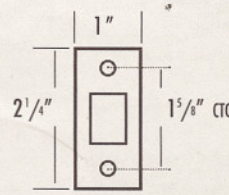

Latch Face Plates

LFP.SQ
square latch face plate
(included with hardware)