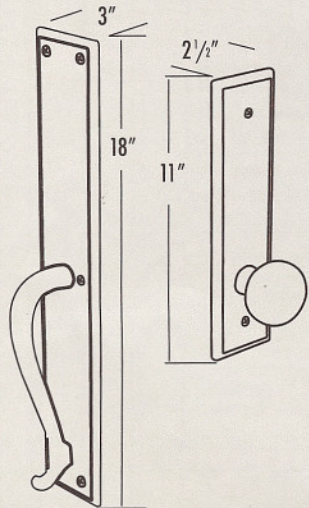

ORDERING GUIDE

BZ SPTUB 200 .50 .L
Finish Escutcheon Lever Style Function Handing

Available with any lever.

BZSQTUB

BZCVTUB

Supplied with modern square grip and with 'T' shaped thumbturn as illustrated.