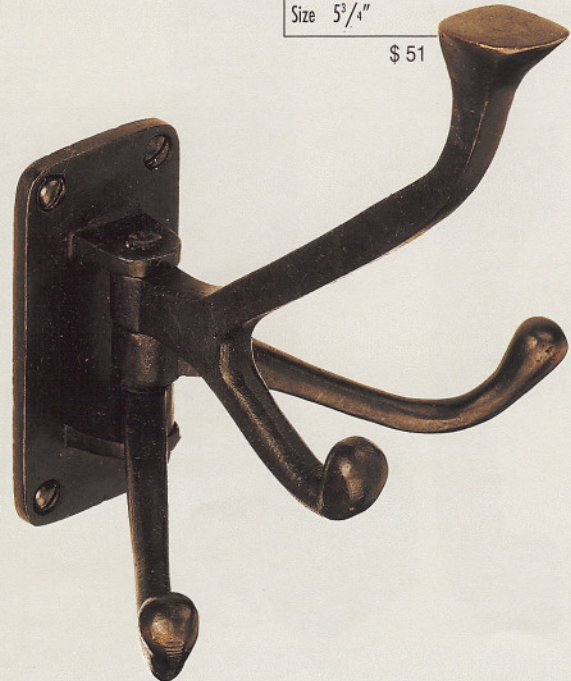

\$ 57

Includes Lever Alignment Mechanism
BZWD20 Tilt & turn window trim
Supplied with 7mm spindle
3 1/8 x 1 1/2"

\$ 69

BZ397 Triple Hook
Size 5 3/4"

\$ 51

13 Push Plate
13 x 3"
\$ 138

BZSP.E.13 Push Plate
13 x 3"
\$ 138

BZFE.E.13 Push Plate
12 1/2 x 3"
\$ 138

BZCV.E.13 Push Plate
13 x 3"
\$ 138

BZ1593 Cane Bolt

BZ1593.12	12"	\$ 159
BZ1593.18	18"	\$ 186
BZ1593.24	24"	\$ 210
BZ1593.30	30"	\$ 234

Strike Plate included

BZ1530 Cabin Hook