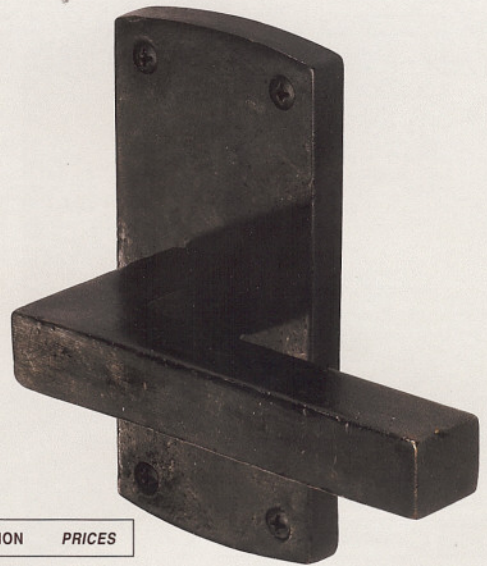

CODE	LH RH	FUNCTION	PRICES
BZCV350.20		privacy	$208
BZCV350.30		passage	$196
BZCV350.40		single dummy	$ 98

Escutcheon: 2 1/2 x 5"