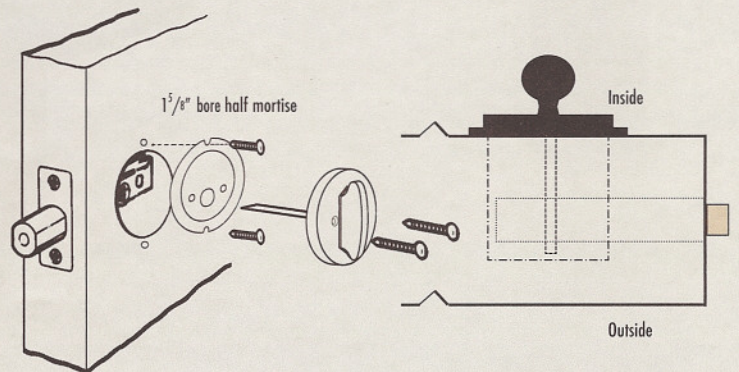

BZ4265 Arched double deadbolt
4 x 2 1/2" \$ 182

- Patio Deadbolts permit locking and unlocking from the inside only.
- Patio Deadbolts cannot be installed on doors with a 2 1/8" bore.

Figure 1

To illustrate the fixing of a Patio Deadbolt.
1 3/8" bore half mortise from inside.

Figure 2 (top elevation)

To illustrate the positioning of a Patio Deadbolt.
1 1/8" bore half mortise from inside.

BZ4765 Arched patio deadbolt
4 x 2 1/2" \$ 156

BZ4775 Curved patio deadbolt
3 x 2 1/2" \$ 156