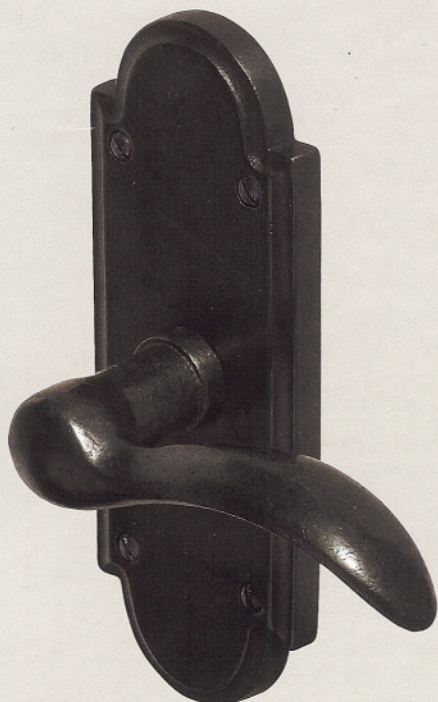

CODE	LH RH	FUNCTION	PRICES
BZSR500.20		privacy	$194
BZSR500.30		passage	$182
BZSR500.40	L/R	single dummy	$ 91

Escutcheon: 2¹/₂ x 7"