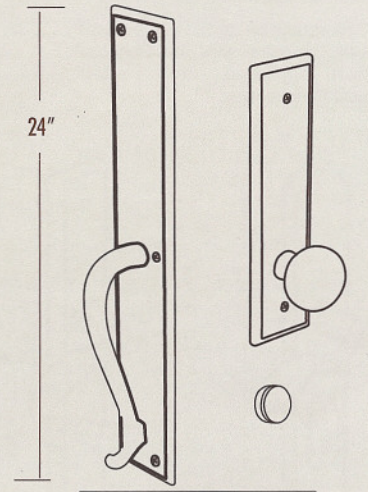

FULL DUMMY .42

A full dummy designed for use on the inactive leaf.

BZSQLGL	Square Plate	$980
BZSPLGL	Arched Plate	
BZCVLGL	Curved Plate	

Specify Handing:
Left (L) Right (R)
Left Hand Reverse (LHR)
Right Hand Reverse (RHR)

Illustrated
Chester Mortise Entry
BZSQLGL 200 .10 .L

Ashley Norton