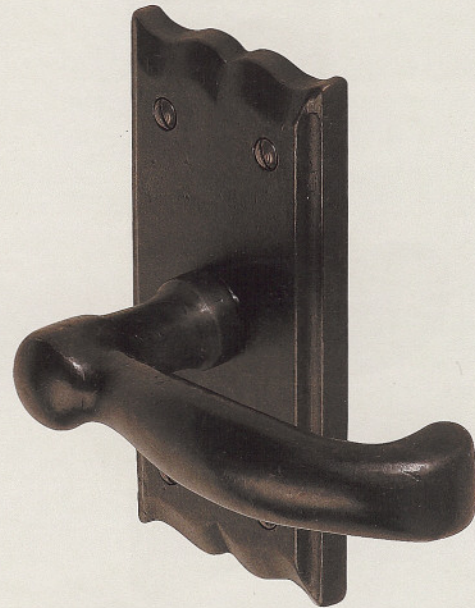

CODE	LH RH	FUNCTION	PRICES
BZSF400.20		privacy	$168
BZSF400.30		passage	$156
BZSF400.40		single dummy	$ 78

Escutcheon: 2 1/2 x 5"