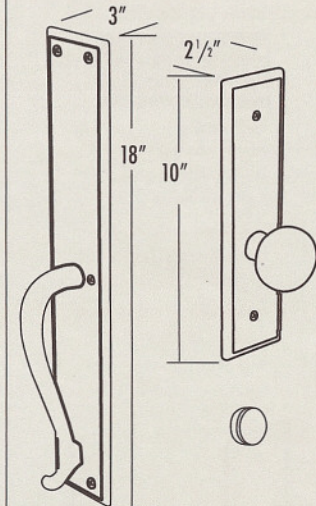

18" Mortise Gripsets SPMOR Escutcheon

BZSQMOR

Supplied with modern square grip and with 'T' shaped thumbturn as illustrated.

ORDERING GUIDE

BZ SPMOR 200 .10 .L
Finish Escutcheon Lever Style Function Handing

Available with any lever.

Ashley Norton