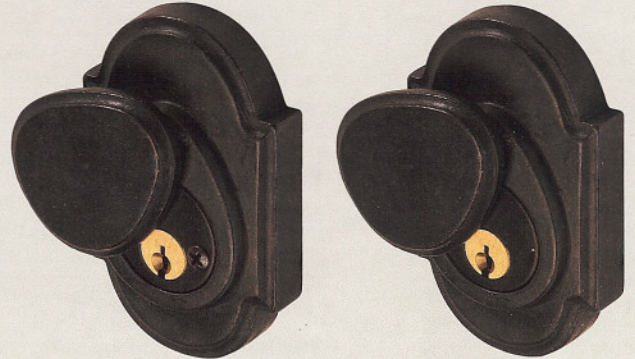

BZ4700 Patio deadbolt
2 1/2" Diameter \$ 105

BZ4790 Traditional patio deadbolt
2 1/2" Diameter \$ 105

BZ4740 Oval patio deadbolt
3 1/8 x 2 1/2" \$ 144

BZ4750 Square patio deadbolt
3 x 2 1/2" \$ 144

Double Cylinder Deadbolts

Ashley Norton

BZ4200 Double cylinder deadbolt
2 1/2" Diameter \$ 133

BZ4240 Oval double deadbolt
3 1/8 x 2 1/2" \$ 169

BZ4250 Square double deadbolt
3 x 2 1/2" \$ 169

BZ4275 Curved double cylinder deadbolt
3 x 2 1/2" \$ 182

BZ4265 Arched double deadbolt
4 x 2 1/2" \$ 182

- Patio Deadbolts permit locking and unlocking from the inside only.
- Patio Deadbolts cannot be installed on doors with a 2 1/8" bore.

Figure 1

To illustrate the fixing of a Patio Deadbolt.
1 3/8" bore half mortise from inside.