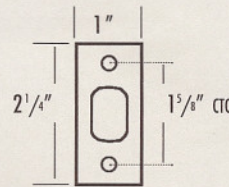

Deadbolt Strike and Face Plates

DFP.SQ
square deadbolt faceplate
(included with hardware)