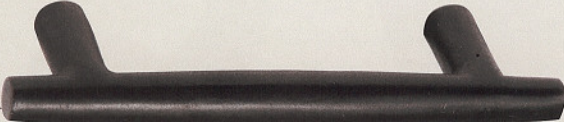

BZ351 $ 34
Size 5 1/4 x 1/2"
96mm center to center