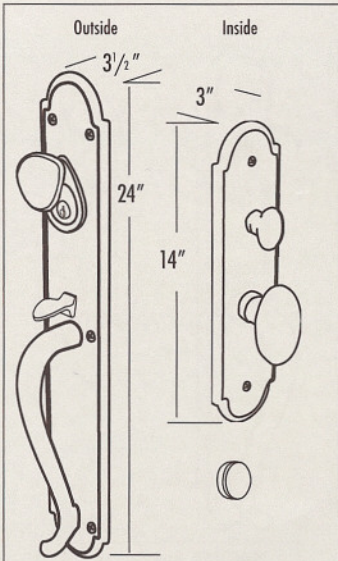

24" Mortise Gripsets

SPLGL Escutcheon

BZSPLGL