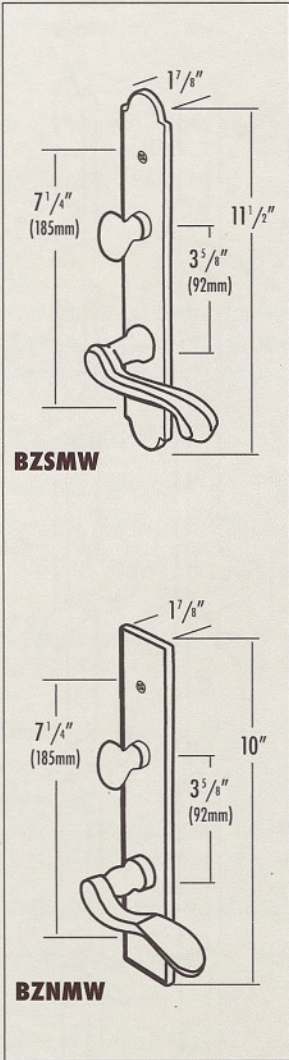

Multi-Point Hardware For Ashland Locks

NMW

Multi-Point Locks are unsuitable for use with knobs.

ORDERING GUIDE

BZ	NMW	200	.55	.L
Finish	Escutcheon	Lever Style	Function	Handing

Available with any lever.

Suitable for Marvin, JELD-WEN Custom Collection, Milgard, PG® and others using Ashland locks.

Marvin 'Integrity' Doors use one of our other sets of hardware, shown on page 38.
JELD-WEN Premium Collection uses Hoppe locks, suitable trim is shown on page 40.

Illustrated
Chester Entry
BZNMW 200 .55

Ashley Norton