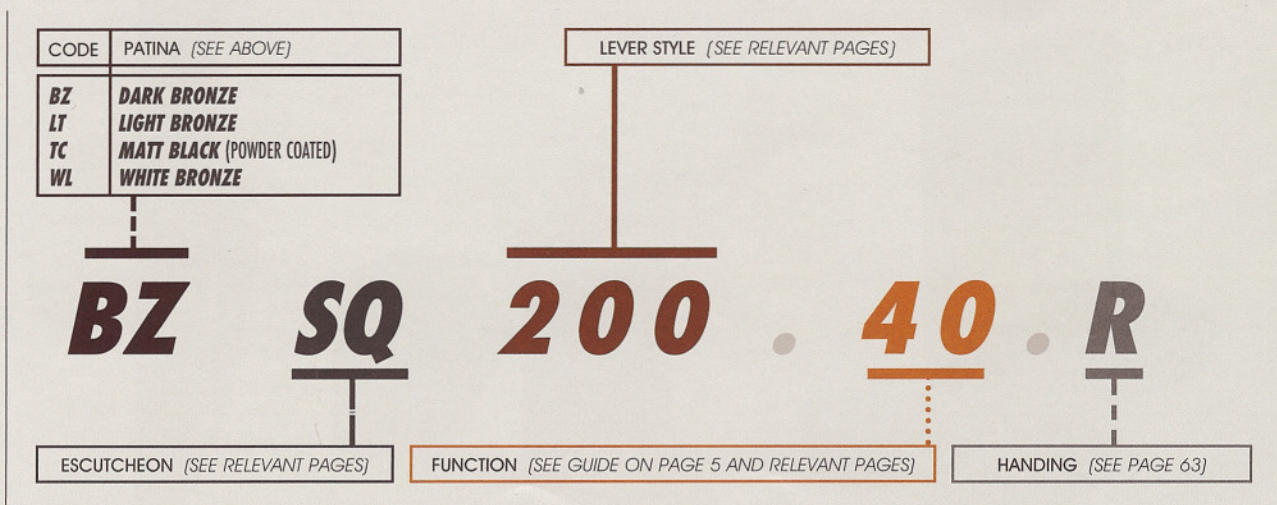

Using this Catalogue *Ashley Norton*

Pricing

Prices shown in this catalogue are for our Dark Bronze (BZ) patina. A 10% surcharge applies for our Light Bronze, Matt Black or White Bronze patinas. See previous page for details.

Door Thickness

Interior products are supplied with fittings to accommodate 1³/₈" and 1³/₄" door thickness. Please specify if you require fittings for thicker door.

Exterior products are supplied with fittings to accommodate 1³/₄" door thickness. For tubular entrysets we can accommodate up to 2¹/₂" door thickness. For mortise entrysets we can accommodate up to 3" door thickness, however, a **$100 list surcharge will apply for any door thicker than 2¹/₂"**

Backset

Tubular products are supplied with a 2³/₈" backset latch as standard. Should a 2³/₄" backset latch be required, please specify at the time of your order.

Mortise products are supplied with a 2¹/₂" backset mortise lock as standard. Should a 2³/₄" backset lock be required, please specify at the time of your order.

Strike & Faceplate

Products are supplied with a Full Lipped Strike and square edge faceplate as standard. Please specify if you require a T-Strike or radius edge faceplate.

Latch Option

Ashley Norton supplies its hardware with a 52° retraction latch as standard. If a 28° latch is preferred, postfix product code with '-L28'. A $15 list up-charge will be applied (per latchset)

Ordering Guide