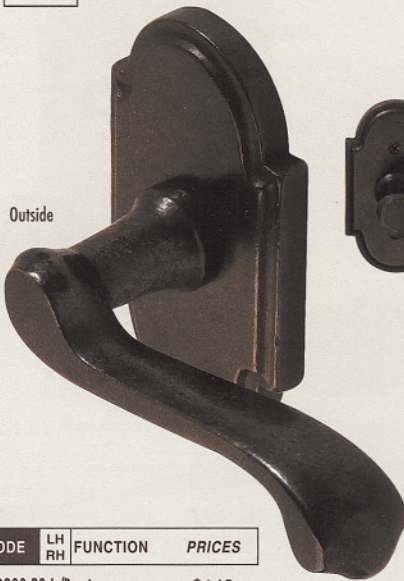

Outside

CODE	LH RH	FUNCTION	PRICES
BZAR800.20	L/R	privacy	$142
BZAR800.30	L/R	passage	$130
BZAR800.40	L/R	single dummy	$ 65
BZAR800.42	L/R	thru-bolt dummy	$130

Escutcheon: 2 3/8 x 4 1/4"