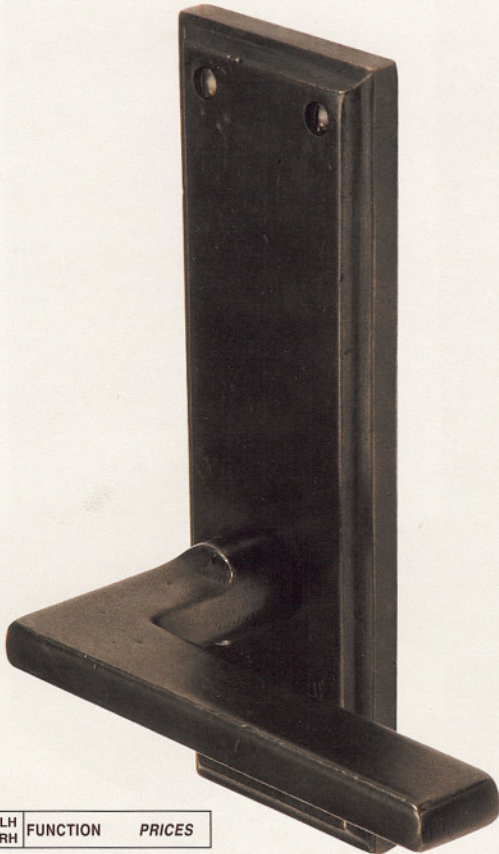

CODE	LH RH	FUNCTION	PRICES
BZSL450.20		privacy	$238
BZSL450.30		passage	$226
BZSL450.40		L/R single dummy	$113

Escutcheon: 2 1/2 x 7 1/2"