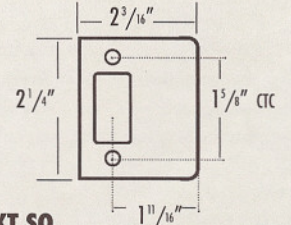

FLS.EXT.SQ
extended square full lip strike
(available on request)