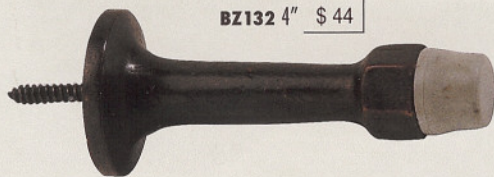

BZ131 Door Stop

BZ131	3"	$ 33
BZ132	4"	$ 44