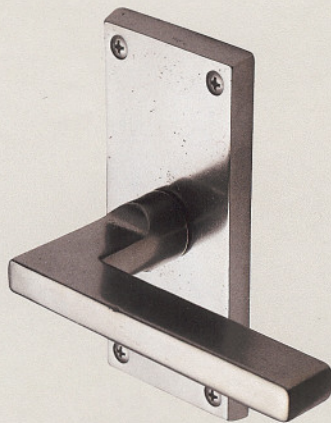

White Bronze (WL)

Our white bronze patina creates a warm, contemporary ambience. The color lends itself to modern décor, yet retains the age-old feel and rich look of bronze. The white bronze patina is a living finish which will evolve with its environment over time, blending into its surroundings.

Ordering: Replace the 'BZ' prefix on any product with 'WL'.

Pricing: A 10% surcharge will apply over the equivalent BZ patina product.

Note: All White Bronze orders are custom manufactured and as such are non-returnable and non-cancellable.

See page 59 for more photos of White Bronze products.