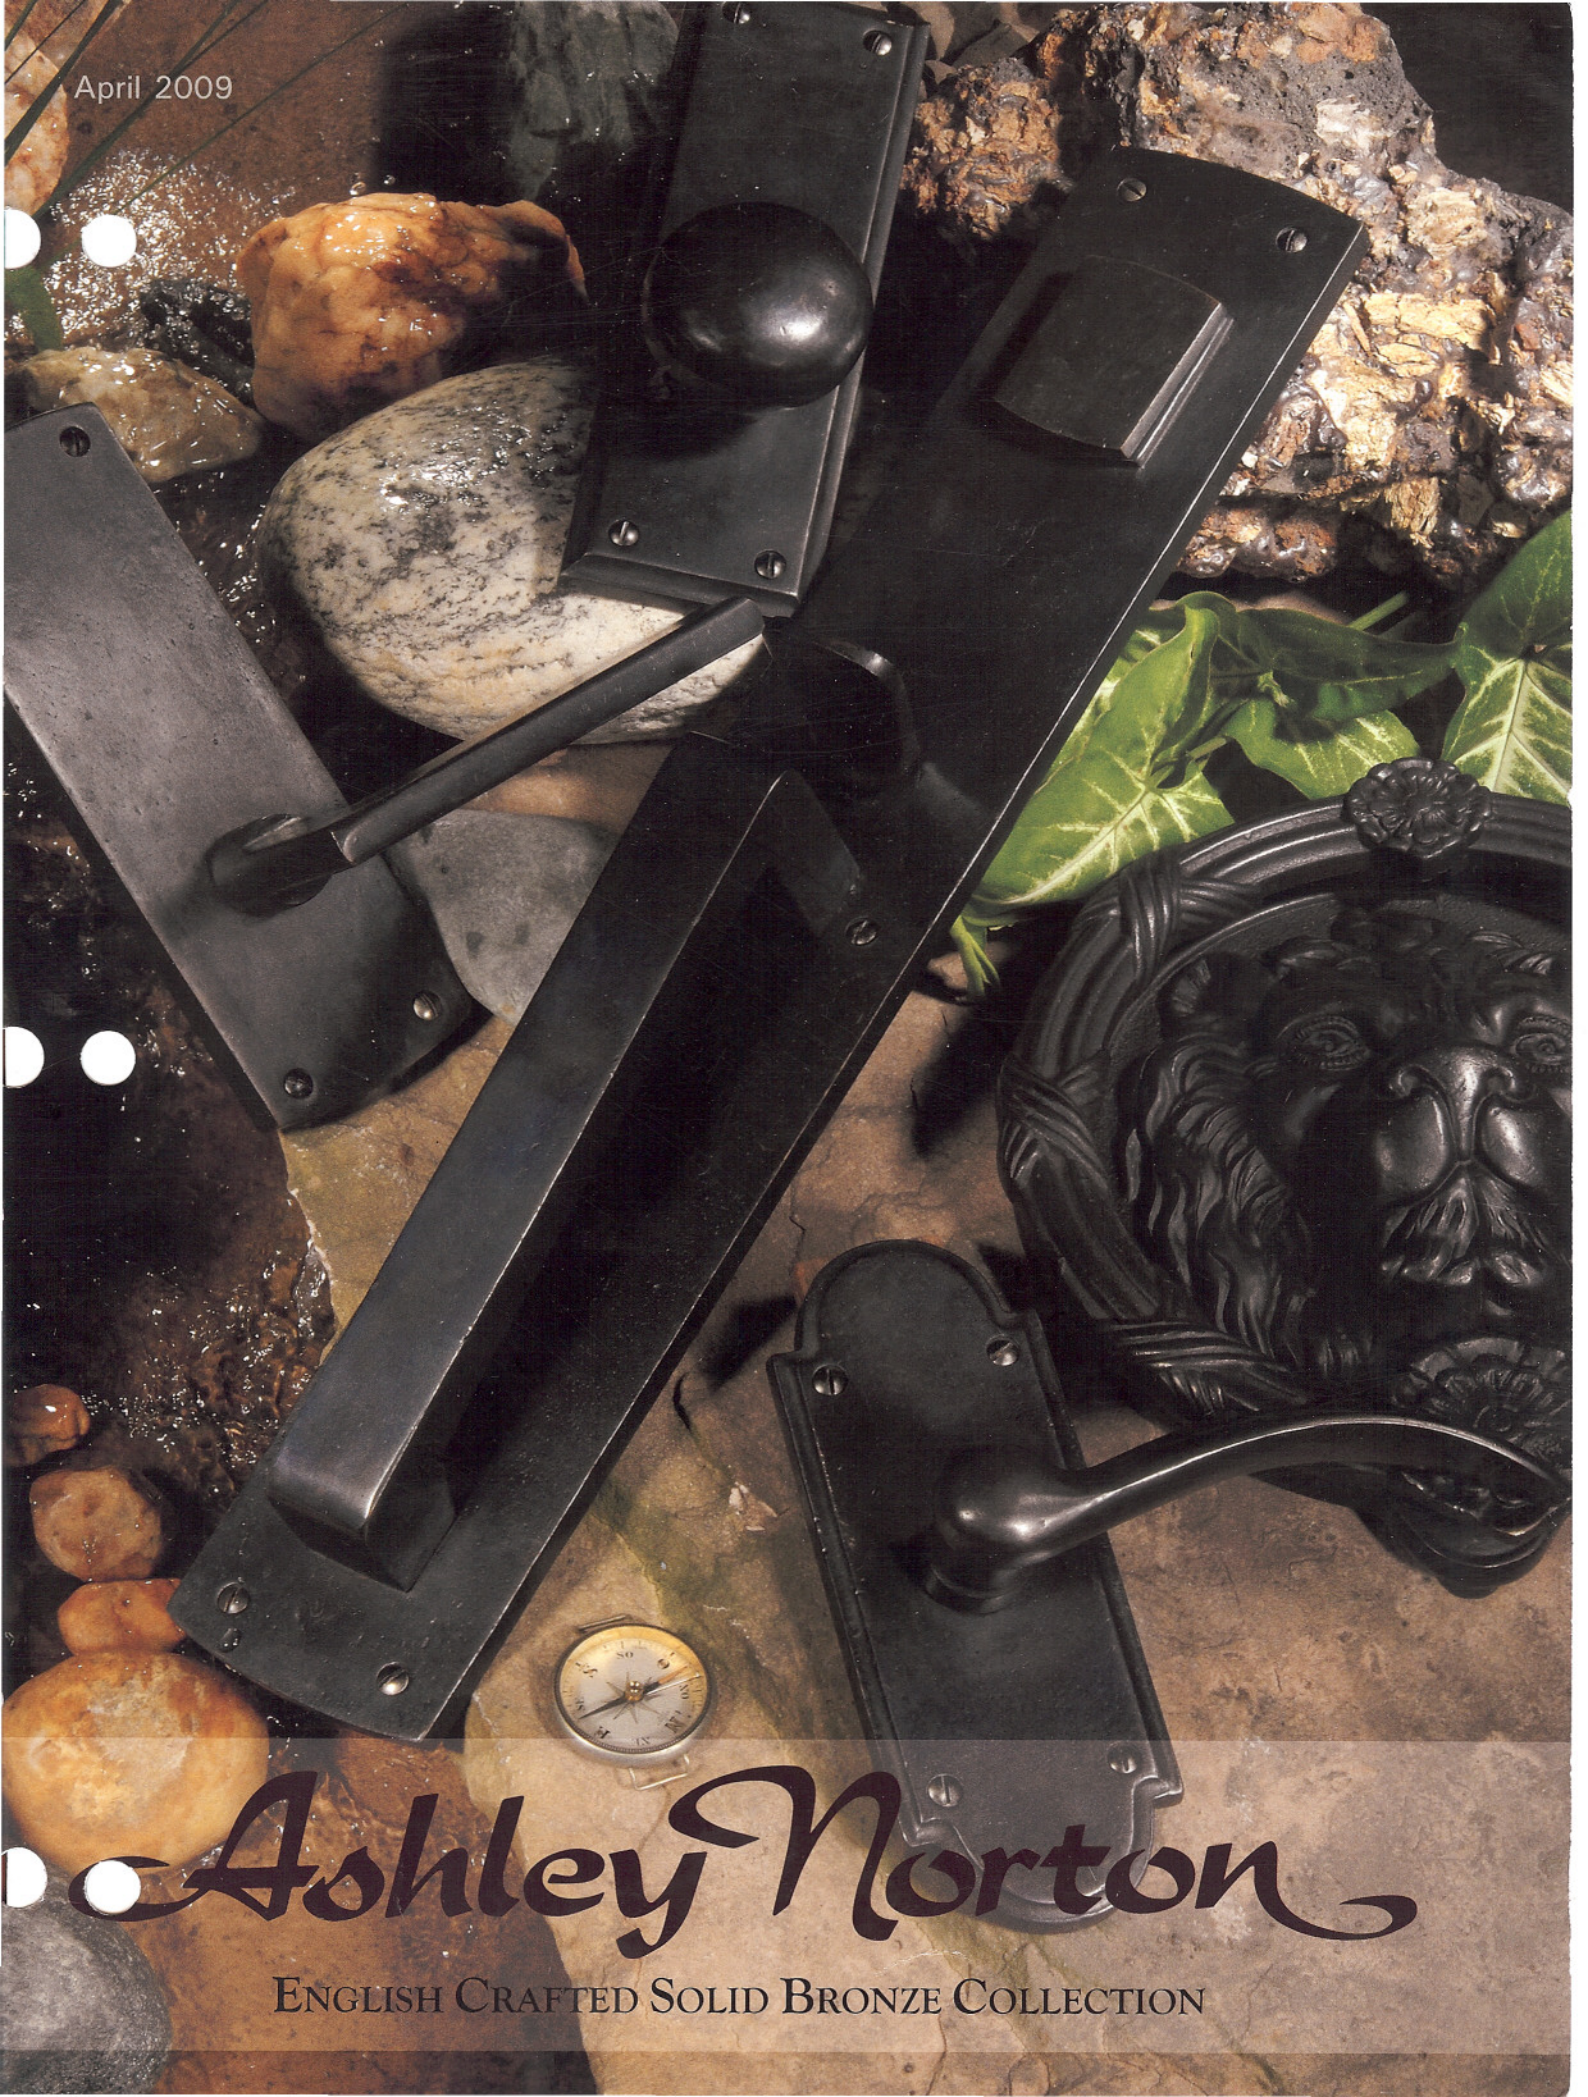

April 2009

Ashley Norton

ENGLISH CRAFTED SOLID BRONZE COLLECTION

Since 1987, Ashley Norton has developed architectural hardware for discerning homeowners.

Our 'English Crafted Solid Bronze Collection' features a wide selection of levers which may be combined with a number of escutcheons. A wide range of accessories is available to match our functional hardware.