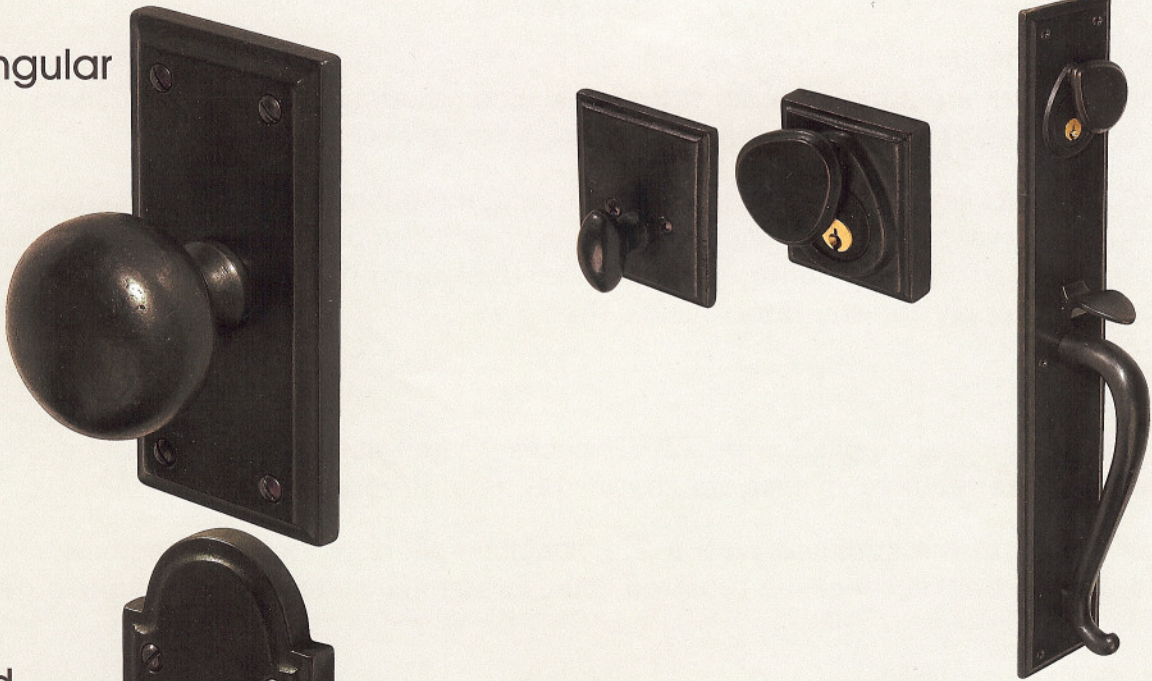

Our levers and knobs are available on three distinct suites of escutcheons to suit a number of architectural styles. Entry hardware and complementary accessories such as bath fittings and cabinetry are available to continue the theme throughout the home.

Rectangular

Arched