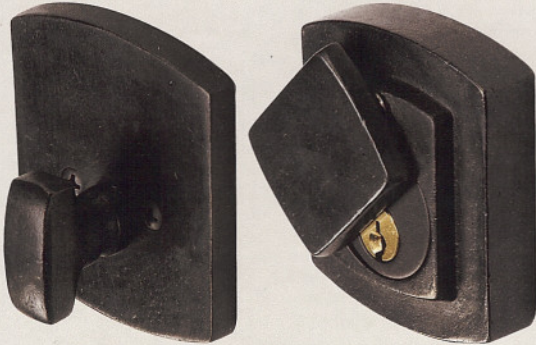

BZ4175 Curved single cylinder deadbolt
3 x 2 1/2"

\$ 169

Single Cylinder Deadbolts

Ashley Norton

BZ4100 Single cylinder deadbolt
2 1/2" Diameter \$ 120

BZ4140 Oval single deadbolt
3 1/8 x 2 1/2" \$ 156

BZ4190 Traditional single cylinder deadbolt
2 1/2" Diameter \$ 120

BZ4150 Square single deadbolt
3 x 2 1/2" \$ 156

BZ4175 Curved single cylinder deadbolt
3 x 2 1/2" \$ 169

BZ4165 Arched single deadbolt
4 x 2 1/2" \$ 169

Patio Deadbolts

- Patio Deadbolts permit locking and unlocking from the inside only.
- Patio Deadbolts cannot be installed on doors with a 2 1/8" bore.

BZ4700 Patio deadbolt
2 1/2" Diameter \$ 105

BZ4790 Traditional patio deadbolt
2 1/2" Diameter \$ 105

BZ4740 Oval patio deadbolt
3 1/8 x 2 1/2" \$ 144

BZ4750 Square patio deadbolt
3 x 2 1/2" \$ 144

Double Cylinder Deadbolts