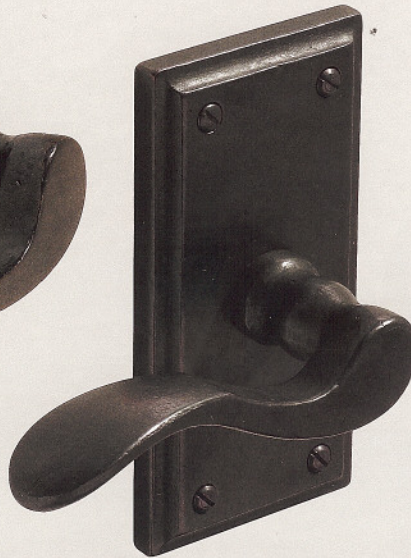

Escutcheon: 2³/₄" diameter

Inside Escutcheon has exposed screws

Outside

CODE	LH RH	FUNCTION	PRICES
BZSQ200.20		privacy	\$168
BZSQ200.30		passage	\$156
BZSQ200.40	L/R	single dummy	\$ 78

Escutcheon: 2¹/₂ x 5"