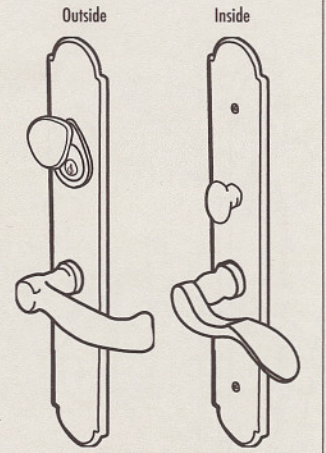

Inside

Outside

MORTISE ENTRY .12

Used with mortise lock.
Locking/unlocking by key from outside, locking/unlocking by thumbturn from inside, operable handles both sides of door.

BZSQMOR Square Plate	\$730
BZSPMOR Arched Plate	
BZCVMOR Curved Plate	