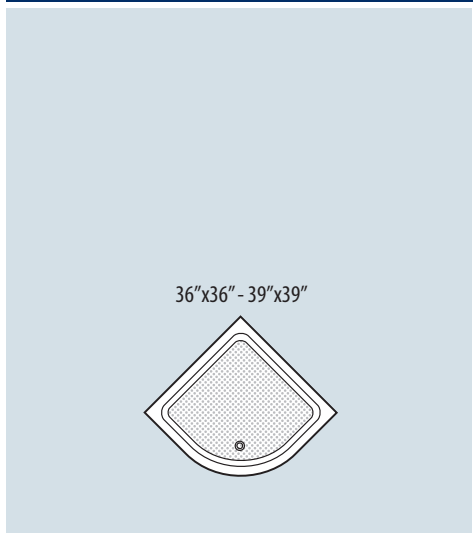

COLOUR

MEASUREMENTS

CODE

WHITE

SHOWER RECEPTOR: 9" H

36" x 36"

VIB90-30

39" x 39"

VIB100-30