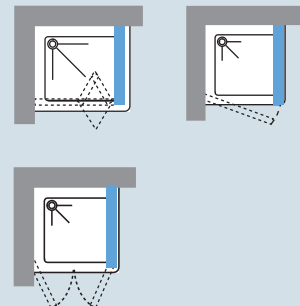

Safety glass complying with European Standards UNI EN 14428.

HOW TO TAKE THE MEASUREMENT

** Measurements must be taken from the wall to the internal edge of the shower tray, and do not correspond to the actual dimensions of the shower cubicle.

Install the enclosure on the internal edge of the shower tray.

NOVELLINI SHOWER RECEPTOR COMPATIBILITY

OLYMPIC	4.50" H	1.75" H
	OL7511-30	OL754-30
	OL8011-30	OL804-30
	OL729011-30	OL72904-30
	OL9011-30	OL904-30
	OL1008011-30	OL100804-30
	OL8012011-30	OL801204-30
	OL1407011-30	OL140704-30
	OL1407511-30	OL140754-30
	OL1408011-30	OL140804-30
	OL1409011-30	OL140904-30
	OL1507511-30	OL150754-30
	OL1607011-30	OL160704-30
	OL1607511-30	OL160754-30
	OL1608011-30	OL160804-30
	OL1609011-30	OL160904-30
	OL1707011-30	OL170704-30
	OL1707511-30	OL170754-30
	OL1708011-30	OL170804-30
	OL1709011-30	OL170904-30
	OL1807511-30	OL180754-30

For shower receptor, see page 104-105.