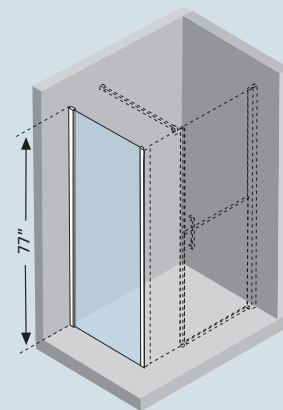

FRIENDLY DESIGN
product

Safety glass complying with European Standards UNI EN 14428.

How to select your product: **FREEFGF80-** + **1A** = **FREEFGF80-1A**

PROFILE	MEASUREMENTS	CODE	GLASS
WHITE 	31" ↔ 32"	FREEFGF80-	CLEAR 1A
	35" ↔ 36"	FREEFGF90-	
	40" ↔ 41"	 FREEFGF100-	
SILVER 	31" ↔ 32"	FREEFGF80-	1B
	35" ↔ 36"	FREEFGF90-	
	40" ↔ 41"	 FREEFGF100-	
CHROME 	31" ↔ 32"	FREEFGF80-	1K
	35" ↔ 36"	FREEFGF90-	
	40" ↔ 41"	 FREEFGF100-	