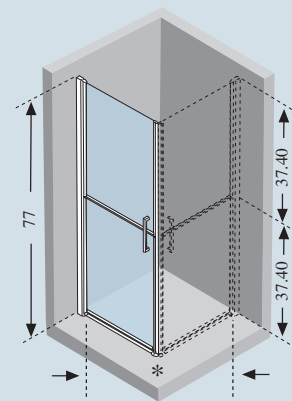

REVERSIBLE