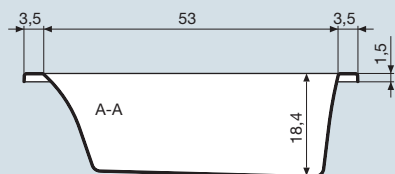

**AURORA
VISION**

ITALIAN TECHNOLOGY AND MANUFACTURING 

Novellini

CAPACITY 47 GAL (178 LT)

STANDARD VERSION

MEASUREMENTS

60" x 32"

CODE