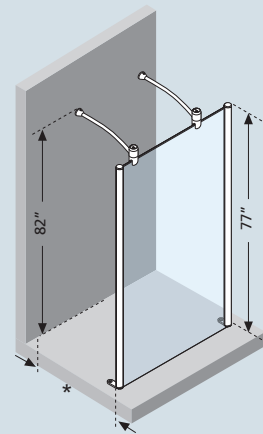

NOVELLINI SHOWER RECEPTOR COMPATIBILITY

OLYMPIC	4.50" H	1.75" H
	OL8012011-30	OL801204-30
	OL1407011-30	OL140704-30
	OL1407511-30	OL140754-30
	OL1408011-30	OL140804-30
	OL1409011-30	OL140904-30
	OL1507511-30	OL150754-30
	OL1607011-30	OL160704-30
	OL1607511-30	OL160754-30
	OL1608011-30	OL160804-30
	OL1609011-30	OL160904-30
	OL1707011-30	OL170704-30
	OL1707511-30	OL170754-30
	OL1708011-30	OL170804-30
	OL1709011-30	OL170904-30
	OL1807511-30	OL180754-30

For shower receptor, see page 104.

REVERSIBLE