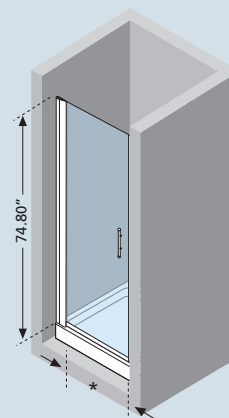

NOVELLINI SHOWER RECEPTOR COMPATIBILITY

OLYMPIC	4.50" H	1.75" H
	OL7511-30	OL754-30
	OL8011-30	OL804-30
	OL729011-30	OL72904-30
	OL9011-30	OL904-30
	OL1008011-30	OL100804-30