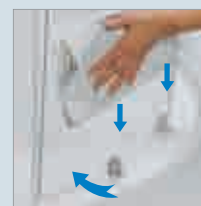

HOW TO TAKE THE MEASUREMENT

Take the measurements from wall to the external edge of the shower tray. Measurements must be taken once the walls are finished and tiled, according to the above drawings.

EASY CLEANING