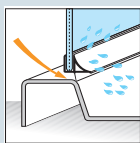

If you are not fitting the optional splash guard, you must mount the panel on the inside edge of the shower tray.