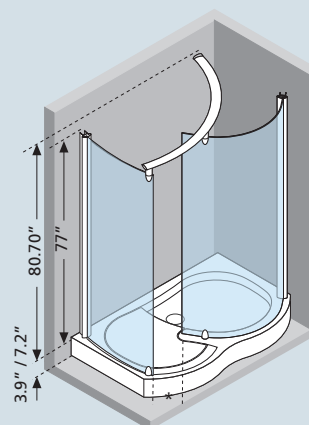

ITALIAN TECHNOLOGY AND MANUFACTURING 

Novellini

Safety glass complying with European Standards UNI EN 14428.

LEFT

RIGHT

How to select your product: **KINGW140** + **S-** + **1D** = **KINGW140S-1D**

PROFILE	MEASUREMENTS	CODE	HANDING			GLASS	ACCESS
			LEFT	RIGHT	CLEAR		
WHITE 	55" x 35.50"	KINGW140	S- 	D- 	1D 	*	
	67" x 35.50"	KINGW170				19.6"	
SILVER 	55" x 35.50"	KINGW140	S- 	D- 	1B 	19.6"	
	67" x 35.50"	KINGW170				20.87"	
CHROME 	55" x 35.50"	KINGW140	S- 	D- 	1K 	19.6"	
	67" x 35.50"	KINGW170				20.87"	

LEFT

RIGHT

How to select your product: **KINGWP149** + **S-** + **1D** = **KINGWP149S-1D**

PROFILE	MEASUREMENTS	CODE	HANDING		GLASS	ACCESS		
			LEFT	RIGHT	CLEAR	*		
WHITE 	SHOWER TRAY: 3.9" H 55" x 35.50" 67" x 35.50"	KINGWP149 KINGWP179	 S-	 D-	1D	19.6"		
						20.87"		
	SHOWER TRAY: 7.2" H 55" x 35.50" 67" x 35.50"	KINGWP140 KINGWP170				19.6"		
						20.87"		
	SILVER 	SHOWER TRAY: 3.9" H 55" x 35.50" 67" x 35.50"	KINGWP149 KINGWP179	 S-		 D-	1B	19.6"
								20.87"
SHOWER TRAY: 7.2" H 55" x 35.50" 67" x 35.50"		KINGWP140 KINGWP170			19.6"			
					20.87"			
CHROME 		SHOWER TRAY: 3.9" H 55" x 35.50" 67" x 35.50"	KINGWP149 KINGWP179	 S-	 D-	1K		19.6"
								20.87"
	SHOWER TRAY: 7.2" H 55" x 35.50" 67" x 35.50"	KINGWP140 KINGWP170			19.6"			
					20.87"			