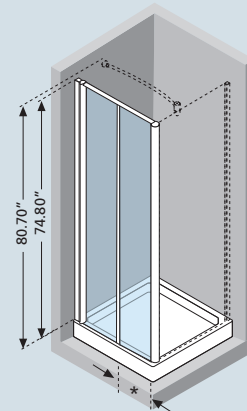

For shower receptor, see page 104.

REVERSIBLE

How to select your product: **G0398-** + **1A** = **G0398-1A**

PROFILE	MEASUREMENTS	CODE	GLASS	ACCESS
WHITE 	38" x 77" H	G0398-	CLEAR  1A	*
	30" x 77" H	G0378-		27.5" ↔ 40"
SILVER 	38" x 77" H	G0398-	 1B	27.5" ↔ 40"
	30" x 77" H	G0378-		27.5" ↔ 40"
CHROME 	38" x 77" H	G0398-	 1K	27.5" ↔ 40"
	30" x 77" H	G0378-		27.5" ↔ 40"

Safety glass complying with European Standards UNI EN 14428.

HOW TO TAKE THE MEASUREMENT

** Take the measurements from wall to wall at the bottom, at the top, in the middle and use the smallest. Measurements must be taken once the walls are finished and tiled, according to the above drawings.

** Measurements must be taken from the wall to the internal edge of the shower tray, and do not correspond to the actual dimensions of the shower cubicle.

Install the enclosure on the internal edge of the shower tray.