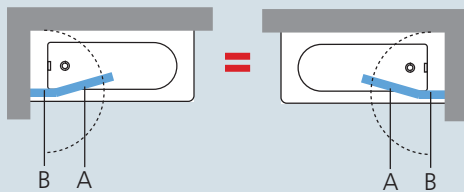

AURORA³ Two section bath screen, 1 fixed + 1 pivot - Glass 6 mm

Safety glass complying with European Standards UNI EN 14428.

Install the screen
on the **inside**
edge of the bath

CLEAR GLASS - REVERSIBLE