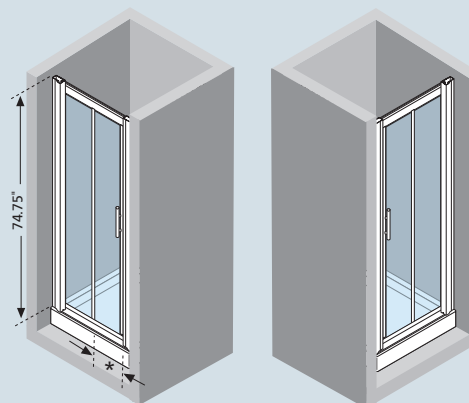

HOW TO TAKE THE MEASUREMENT

Take the measurements from wall to the external edge of the shower tray. Measurements must be taken once the walls are finished and tiled, according to the above drawings.

L/H