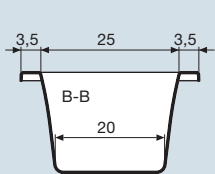

**AURORA
VISION**

ITALIAN TECHNOLOGY AND MANUFACTURING 

Novellini

CAPACITY 47 GAL (178 LT)

STANDARD VERSION

MEASUREMENTS

60" x 32"

CODE