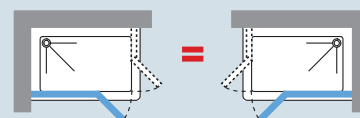

NOVELLINI SHOWER RECEPTOR COMPATIBILITY

OLYMPIC	4.50" H	1.75" H
	OL7511-30	OL754-30
	OL8011-30	OL804-30
	OL9011-30	OL904-30

For shower receptor, see page 104.