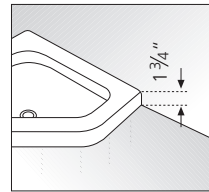

COLOUR	MEASUREMENTS	CODE
WHITE 	SHOWER RECEPTOR: 9" H 36" x 36"	VIP190-30
	39" x 39"	VIP1100-30

Waste column not included.

36"x36" - 39"x39"

COLOUR	MEASUREMENTS	CODE
WHITE 	SHOWER RECEPTOR: 4 1/2" H 36" x 36" 39" x 39"	VIP9011-30 VIP10011-30
	SHOWER RECEPTOR: 1 3/4" H 36" x 36" 39" x 39"	VIP904-30 VIP1004-30