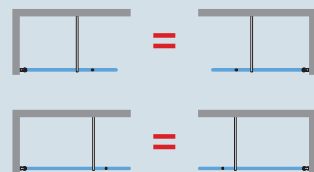

REVERSIBLE

NOVELLINI SHOWER RECEPTOR COMPATIBILITY

OLYMPIC	4.50" H	1.75" H
	OL8012011-30	OL801204-30
	OL1407011-30	OL140704-30
	OL1407511-30	OL140754-30
	OL1408011-30	OL140804-30
	OL1409011-30	OL140904-30
	OL1507511-30	OL150754-30
	OL1607011-30	OL160704-30
	OL1607511-30	OL160754-30
	OL1608011-30	OL160804-30
	OL1609011-30	OL160904-30
	OL1707011-30	OL170704-30
	OL1707511-30	OL170754-30
	OL1708011-30	OL170804-30
	OL1709011-30	OL170904-30
	OL1807511-30	OL180754-30

For shower receptor, see page 104.