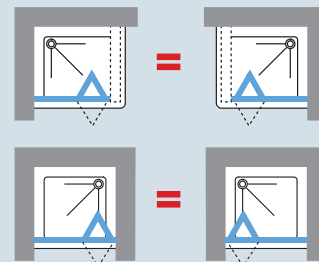

NOVELLINI SHOWER RECEPTOR COMPATIBILITY

OLYMPIC	4.50" H	1.75" H
	OL7511-30	OL754-30
	OL8011-30	OL804-30
	OL729011-30	OL72904-30
	OL9011-30	OL904-30
	OL1008011-30	OL100804-30

For shower receptor, see page 105.