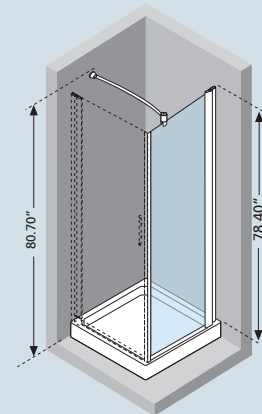

Safety glass complying with European Standards UNI EN 14428.

HOW TO TAKE THE MEASUREMENT

** Measurements must be taken from the wall to the internal edge of the shower tray, and do not correspond to the actual dimensions of the shower cubicle.

Install the enclosure on the internal edge of the shower tray.

NOVELLINI SHOWER RECEPTOR COMPATIBILITY

OLYMPIC	4.50" H	1.75" H
	OL7511-30	OL754-30
	OL8011-30	OL804-30
	OL729011-30	OL72904-30
	OL9011-30	OL904-30
	OL1008011-30	OL100804-30
	OL8012011-30	OL801204-30
	OL1407011-30	OL140704-30
	OL1407511-30	OL140754-30
	OL1408011-30	OL140804-30
	OL1409011-30	OL140904-30
	OL1507511-30	OL150754-30
	OL1607011-30	OL160704-30
	OL1607511-30	OL160754-30
	OL1608011-30	OL160804-30
	OL1609011-30	OL160904-30
	OL1707011-30	OL170704-30
	OL1707511-30	OL170754-30
	OL1708011-30	OL170804-30
	OL1709011-30	OL170904-30
	OL1807511-30	OL180754-30

For shower receptor, see page 104-105.