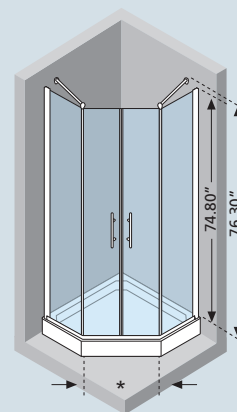

NOVELLINI SHOWER RECEPTOR COMPATIBILITY

VICTORY P	4.50" H	1.75" H
	VIP9011-30	VIP904-30
	VIP10011-30	VIP1004-30
VICTORY P1	9" H	
	VIP190-30	
	VIP1100-30	

For shower receptor, see page 100-101.