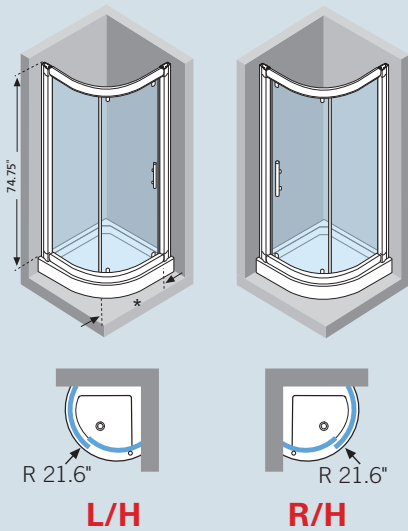

Quadrant shower enclosure, 1 sliding + 1 fixed section
(Suitable only with Novellini RS tray) - Glass 6 mm

VISION ROND SLIDER