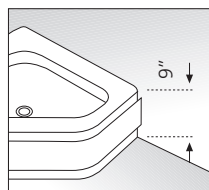

COLOUR	MEASUREMENTS	CODE
WHITE 	SHOWER RECEPTOR: 9" H 36" x 36"	VIP190-30
	39" x 39"	VIP1100-30