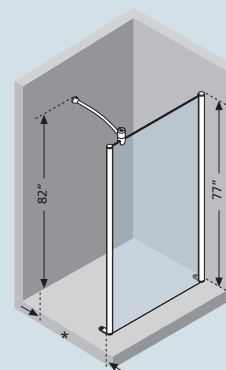

Safety glass complying with European Standards UNI EN 14428.

NOVELLINI SHOWER RECEPTOR COMPATIBILITY

OLYMPIC	4.50" H	1.75" H
	OL8012011-30	OL801204-30
	OL1407011-30	OL140704-30
	OL1407511-30	OL140754-30
	OL1408011-30	OL140804-30
	OL1409011-30	OL140904-30
	OL1507511-30	OL150754-30
	OL1607011-30	OL160704-30
	OL1607511-30	OL160754-30
	OL1608011-30	OL160804-30
	OL1609011-30	OL160904-30
	OL1707011-30	OL170704-30
	OL1707511-30	OL170754-30
	OL1708011-30	OL170804-30
	OL1709011-30	OL170904-30
	OL1807511-30	OL180754-30

REVERSIBLE

For shower receptor, see page 104.