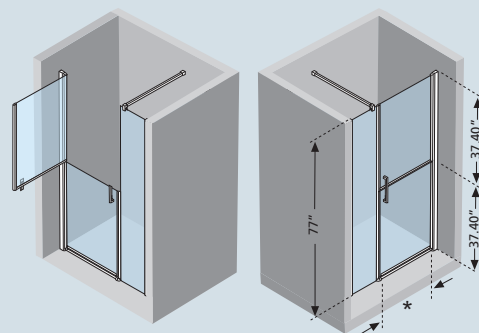

Safety glass complying with European Standards UNI EN 14428.

LEFT

RIGHT