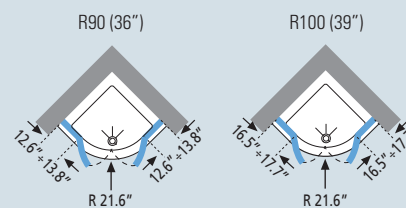

NOVELLINI SHOWER RECEPTOR COMPATIBILITY

VICTORY A	4.50" H	1.75" H
	VIA8011-30	VIA804-30
	VIA9011-30	VIA904-30
	VIA10011-30	VIA1004-30
	VIA511-30	VIA54-30
	VIA611-30	VIA64-30
VICTORY B	9" H	
	VIB80-30	
	VIB90-30	
	VIB100-30	
	VIB5-30	
	VIB6-30	

For shower receptor, see page 102-103.