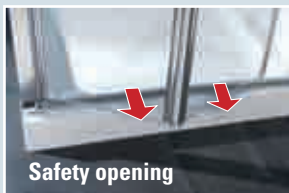

How to select your product: **YOUNGS66-** + **1A** = **YOUNGS66-1A**

PROFILE	MEASUREMENTS	CODE	GLASS			ACCESS	DOOR OPENING
WHITE 	**		CLEAR	GOTICO	SATIN	*	
	26" ↔ 28.50"	YOUNGS66-	1A	2A	4A	18"	10.25"-9.50"
	28.50" ↔ 30"	YOUNGS72-				20.50"	11.50"-10.50"
	30" ↔ 33"	YOUNGS78-				22"	12.6" ↔ 11.8"
	33" ↔ 35"	YOUNGS84-				25"	13.7" ↔ 12.9"
	35" ↔ 37"	YOUNGS90-				27"	14.9" ↔ 14.1"
	37" ↔ 40"	YOUNGS96-				29"	16.1" ↔ 15.3"
H 55" ↓ 74.75"	SPECIAL YOUNGS66-1A	-				-	
SILVER 							
	26" ↔ 28.50"	YOUNGS66-	1B	2B	4B	18"	10.25"-9.50"
	28.50" ↔ 30"	YOUNGS72-				20.50"	11.50"-10.50"
	30" ↔ 33"	YOUNGS78-				22"	12.6" ↔ 11.8"
	33" ↔ 35"	YOUNGS84-				25"	13.7" ↔ 12.9"
	35" ↔ 37"	YOUNGS90-				27"	14.9" ↔ 14.1"
	37" ↔ 40"	YOUNGS96-				29"	16.1" ↔ 15.3"
H 55" ↓ 74.75"	SPECIAL YOUNGS66-1B	-				-	
CHROME 							
	26" ↔ 28.50"	YOUNGS66-	1K	2K	4K	18"	10.25"-9.50"
	28.50" ↔ 30"	YOUNGS72-				20.50"	11.50"-10.50"
	30" ↔ 33"	YOUNGS78-				22"	12.6" ↔ 11.8"
	33" ↔ 35"	YOUNGS84-				25"	13.7" ↔ 12.9"
	35" ↔ 37"	YOUNGS90-				27"	14.9" ↔ 14.1"
	37" ↔ 40"	YOUNGS96-				29"	16.1" ↔ 15.3"
H 55" ↓ 74.75"	SPECIAL YOUNGS66-1K	-				-	

IMPORTANT:

Outward opening is for use in emergencies only.