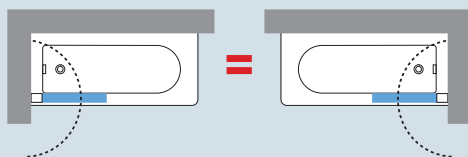

CLEAR GLASS - REVERSIBLE