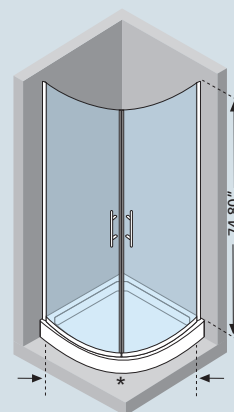

R2 90 - 100 (36" - 39")

R 21.60"