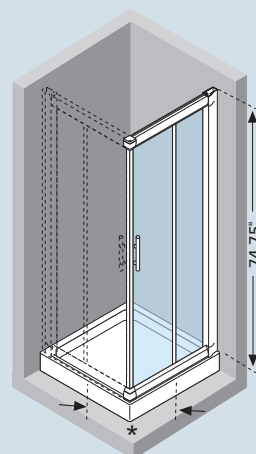

ITALIAN TECHNOLOGY AND MANUFACTURING 

Novellini

Safety glass complying with European Standards UNI EN 14428.

HOW TO TAKE THE MEASUREMENT

Take the measurements from wall to the external edge of the shower tray. Measurements must be taken once the walls are finished and tiled, according to the above drawings.