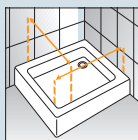

HOW TO TAKE THE MEASUREMENT