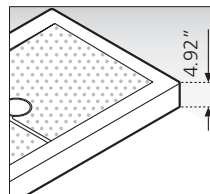

COLOUR	MEASUREMENTS (cm)	CODE	
WHITE	SHOWER RECEPTOR: 4.92" H		
	47,25" x 31.50"	OL8012011-30	
	55" x 27.50"	OL1407011-30	
	55" x 29.50"	OL1407511-30	
	55" x 31.50"	OL1408011-30	
	55" x 35.50"	OL1409011-30	
	59" x 29.50"	OL1507511-30	
	63" x 27.50"	OL1607011-30	
	63" x 29.50"	OL1607511-30	
	63" x 31.50"	OL1608011-30	
	63" x 35.50"	OL1609011-30	
	67" x 27.50"	OL1707011-30	
	67" x 29.50"	OL1707511-30	
	67" x 31.50"	OL1708011-30	
	67" x 35.50"	OL1709011-30	
	70" x 29.50"	OL1807511-30	
	SHOWER RECEPTOR: 1 3/4" H		
	47,25" x 31.50"	OL801204-30	
	55" x 27.50"	OL140704-30	
	55" x 29.50"	OL140754-30	
	55" x 31.50"	OL140804-30	
55" x 35.50"	OL140904-30		
59" x 29.50"	OL150754-30		
63" x 27.50"	OL160704-30		
63" x 29.50"	OL160754-30		
63" x 31.50"	OL160804-30		
63" x 35.50"	OL160904-30		
67" x 27.50"	OL170704-30		
67" x 29.50"	OL170754-30		
67" x 31.50"	OL170804-30		
67" x 35.50"	OL170904-30		
70" x 29.50"	OL180754-30		

Rim h 4.92"