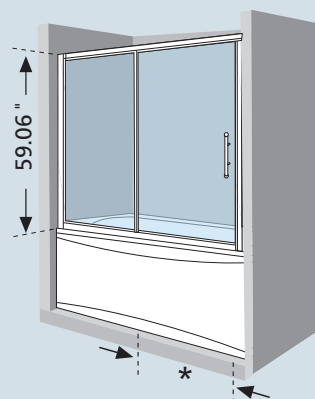

Safety glass complying with European Standards UNI EN 14428.

Install the screen
on the **inside**
edge of the bath