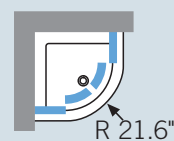

Safety glass complying with European Standards EN 14428.

How to select your product: **VISIONR80-** + **1A** = **VISIONR80-1A**

PROFILE	MEASUREMENTS	CODE	GLASS TYPE			ACCESS
			CLEAR	GOTICO	BAMBOO PRINTING	
WHITE 	31" ↔ 32"	VISIONR80-	1B	2B	39B	15.25"
	34.75" ↔ 36"	VISIONR90-				21.75"
SILVER 	31" ↔ 32"	VISIONR80-	1B	2B	39B	15.25"
	34.75" ↔ 36"	VISIONR90-				21.75"
CHROME 	31" ↔ 32"	VISIONR80-	1K	2K	39K	15.25"
	34.75" ↔ 36"	VISIONR90-				21.75"

** Measurements must be taken from the wall to the external edge of the shower tray, and correspond to the actual dimensions of the shower cubicle.