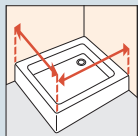

ITALIAN TECHNOLOGY AND MANUFACTURING 

Novellini

Safety glass complying with European Standards UNI EN 14428.

HOW TO TAKE THE MEASUREMENT

Take the measurements from wall to the external edge of the shower tray. Measurements must be taken once the walls are finished and tiled, according to the above drawings.