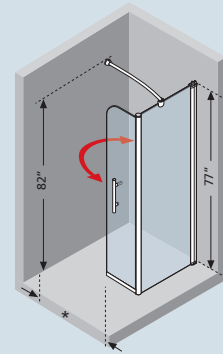

REVERSIBLE

NOVELLINI SHOWER RECEPTOR COMPATIBILITY

OLYMPIC	4.50" H	1.75" H
	OL8012011-30	OL801204-30
	OL1407011-30	OL140704-30
	OL1407511-30	OL140754-30
	OL1408011-30	OL140804-30
	OL1409011-30	OL140904-30
	OL1507511-30	OL150754-30
	OL1607011-30	OL160704-30
	OL1607511-30	OL160754-30
	OL1608011-30	OL160804-30
	OL1609011-30	OL160904-30
	OL1707011-30	OL170704-30
	OL1707511-30	OL170754-30
	OL1708011-30	OL170804-30
	OL1709011-30	OL170904-30
	OL1807511-30	OL180754-30

For shower receptor, see page 104.