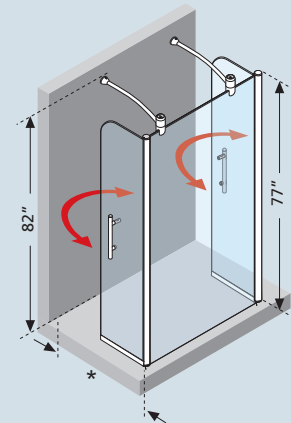

NOVELLINI SHOWER RECEPTOR COMPATIBILITY

OLYMPIC	4.50" H	1.75" H
	OL8012011-30	OL801204-30
	OL1407011-30	OL140704-30
	OL1407511-30	OL140754-30
	OL1408011-30	OL140804-30
	OL1409011-30	OL140904-30
	OL1507511-30	OL150754-30
	OL1607011-30	OL160704-30
	OL1607511-30	OL160754-30
	OL1608011-30	OL160804-30
	OL1609011-30	OL160904-30
	OL1707011-30	OL170704-30
	OL1707511-30	OL170754-30
	OL1708011-30	OL170804-30
	OL1709011-30	OL170904-30
	OL1807511-30	OL180754-30

For shower receptor, see page 104.

REVERSIBLE