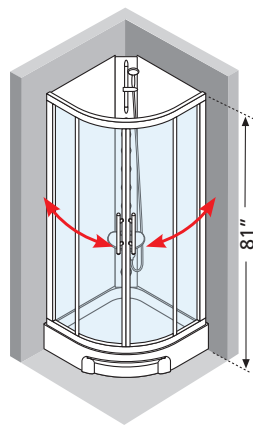

How to select your product: **LIGR90T1-** + **1K** = **LIGR90T1-1K**

PROFILE	MEASUREMENTS	CODE	GLASS
CHROME 	36" x 36" x 81" H	LIGR90T1-	CLEAR 1K
* DOME WITH SHOWER HEAD (optional)			
	36" x 36" x 4.3" H	TLISOFR90-D	
** DOME WITH STEAM GENERATOR AND SHOWER HEAD (optional)			
	36" x 36" x 7.6" H	TLISASR90U-D