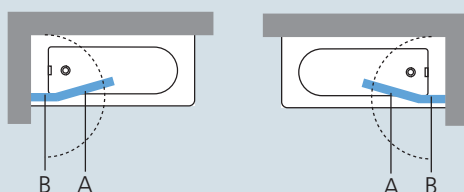

GOTICO AND SATIN GLASS - HANDED