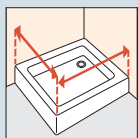

HOW TO TAKE THE MEASUREMENT

Take the measurements from wall to the external edge of the shower tray. Measurements must be taken once the walls are finished and tiled, according to the above drawings.