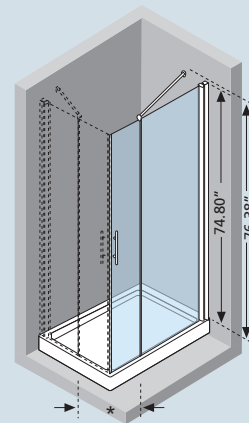

NOVELLINI SHOWER RECEPTOR COMPATIBILITY

OLYMPIC	4.50" H	1.75" H
	OL7511-30	OL754-30
	OL8011-30	OL804-30
	OL9011-30	OL904-30

For shower receptor, see page 104.