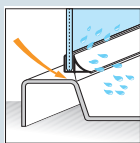

Safety glass complying with European Standards UNI EN 14428.

HOW TO TAKE THE MEASUREMENT

** Measurements must be taken from the wall to the internal edge of the shower tray, and do not correspond to the actual dimensions of the shower cubicle.