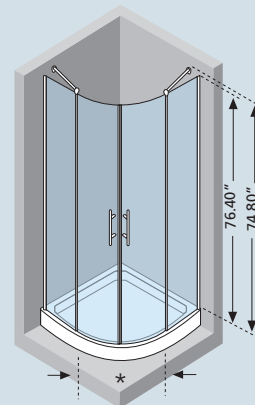

Safety glass complying with European Standards UNI EN 14428.

HOW TO TAKE THE MEASUREMENT

** Measurements must be taken from the wall to the internal edge of the shower tray, and do not correspond to the actual dimensions of the shower cubicle.

If you are not fitting the optional splash guard, you must mount the panel on the inside edge of the shower tray.

NOVELLINI SHOWER RECEPTOR COMPATIBILITY

VICTORY A	4.50" H	1.75" H
	VIA8011-30	VIA804-30
	VIA9011-30	VIA904-30
	VIA10011-30	VIA1004-30
	VIA511-30	VIA54-30
	VIA611-30	VIA64-30
VICTORY B	9" H	
	VIB80-30	
	VIB90-30	
	VIB100-30	
	VIB5-30	
	VIB6-30	

For shower receptor, see page 102-103.