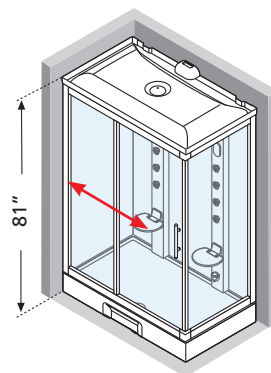

How to select your product: **LIG2P140ST5-** + **1K** = **LIG2P140ST5-1K**

PROFILE	MEASUREMENTS	CODE	HANDING	GLASS
CHROME 	55" x 32" x 81" H	S LIG2P140ST5U-		CLEAR 1K
		D LIG2P140DT5U-		

LEFT = S