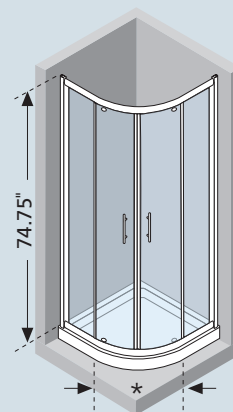

Safety glass complying with European Standards EN 14428.

How to select your product: **VISIONR80-** + **1A** = **VISIONR80-1A**

PROFILE	MEASUREMENTS	CODE	GLASS TYPE			ACCESS
			CLEAR	GOTICO	BAMBOO PRINTING	
WHITE 	31" ↔ 32"	VISIONR80-	1B	2B	39B	15.25"
	34.75" ↔ 36"	VISIONR90-				21.75"
SILVER 	31" ↔ 32"	VISIONR80-	1B	2B	39B	15.25"
	34.75" ↔ 36"	VISIONR90-				21.75"
CHROME 	31" ↔ 32"	VISIONR80-	1K	2K	39K	15.25"
	34.75" ↔ 36"	VISIONR90-				21.75"

** Measurements must be taken from the wall to the external edge of the shower tray, and correspond to the actual dimensions of the shower cubicle.

HOW TO TAKE THE MEASUREMENT

Take the measurements from wall to the external edge of the shower tray. Measurements must be taken once the walls are finished and tiled, according to the above drawings.