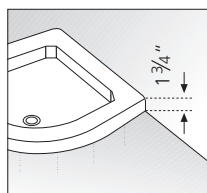

COLOUR	MEASUREMENTS	CODE
WHITE 	SHOWER RECEPTOR: 4 1/2" H	
	36" x 36"	VIA9011-30
	39" x 39"	VIA10011-30
	SHOWER RECEPTOR: 1 3/4" H	
	36" x 36"	VIA904-30
	39" x 39"	VIA1004-30