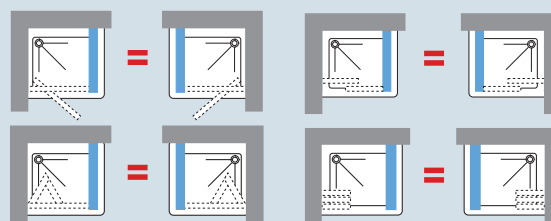

** Measurements must be taken from the wall to the external edge of the shower tray, and correspond to the actual dimensions of the shower cubicle.

EASY CLEANING

Spring loaded clips for easy cleaning.

PVD CHROME FINISH
ZERO EMISSION INTEGRATED CYCLE,
100% ENVIRONMENT-FRIENDLY
Antiscala • Antibacteria • Ecological
Long-time shining resistance

Safety glass complying with European Standards UNI EN 14428.

HOW TO TAKE THE MEASUREMENT

Take the measurements from wall to the external edge of the shower tray. Measurements must be taken once the walls are finished and tiled, according to the above drawings.