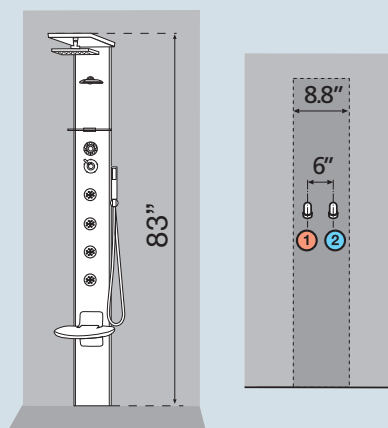

CASCATA3 Equipped panel