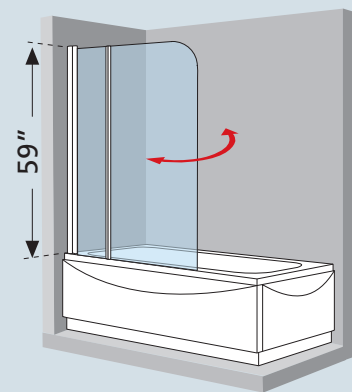

AURORA³ Two section bath screen, 1 fixed + 1 pivot - Glass 6 mm

Safety glass complying with European Standards UNI EN 14428.

Install the screen
on the **inside**
edge of the bath

CLEAR GLASS - REVERSIBLE

GOTICO AND SATIN GLASS - HANDED

A	B
26"	12,50"