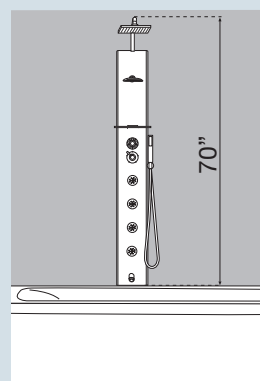

ITALIAN TECHNOLOGY AND MANUFACTURING 

Novellini

BLACK VERSION

WHITE VERSION

MIRROR VERSION

How to select your product: **CASC2VT-** + **A** = **CASC2VT-A**

EQUIPPED PANEL	MEASUREMENTS	CODE	COLOUR		
			WHITE	BLACK	MIRROR
FOR ENCLOSURE: corner or wall fitting	7.5" x 71"	CASC2VT-	A	H	W
FOR BATHTUB: wall fitting	7.5" x 71"	CASC2VTE-	A	H	W