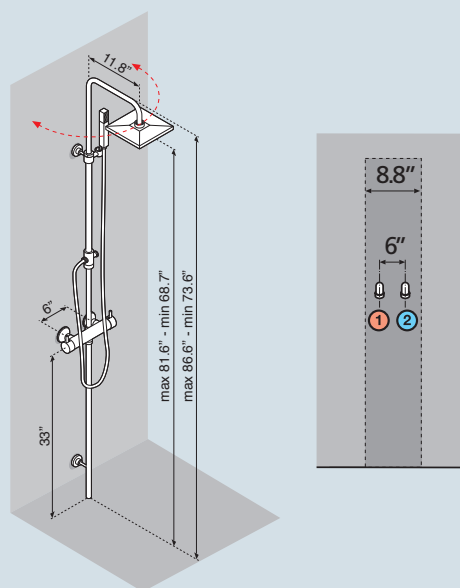

EASY

Thermostatic shower column