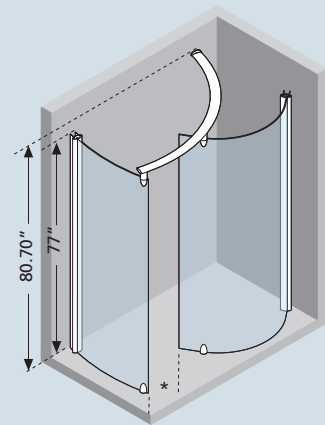

ITALIAN TECHNOLOGY AND MANUFACTURING 

Novellini

Safety glass complying with European Standards UNI EN 14428.

LEFT

RIGHT

How to select your product: **KINGW140** + **S-** + **1D** = **KINGW140S-1D**

PROFILE	MEASUREMENTS	CODE	HANDING			GLASS	ACCESS
			LEFT	RIGHT	CLEAR		
WHITE 	55" x 35.50"	KINGW140	S- 	D- 	1D 	*	
	67" x 35.50"	KINGW170				19.6"	
SILVER 	55" x 35.50"	KINGW140	S- 	D- 	1B 	19.6"	
	67" x 35.50"	KINGW170				20.87"	
CHROME 	55" x 35.50"	KINGW140	S- 	D- 	1K 	19.6"	
	67" x 35.50"	KINGW170				20.87"	