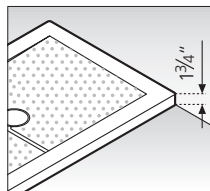

Reinforcing aluminium profile, 2"x0.79"