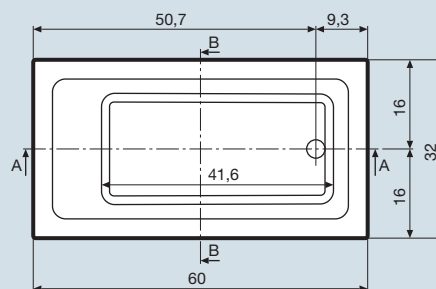

CAPACITY 47 GAL (178 LT)