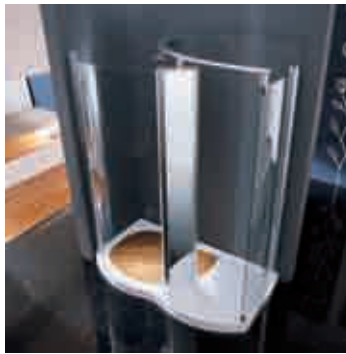

everyday wellness

INDEX

WALK

7