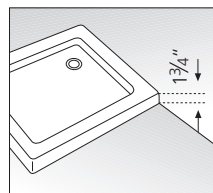

Rim h 4.92"

Rim h 1.75"

Reinforcing aluminium profile, 2"x0.79"

29.50" x 29.50" - 31.50" x 31.50" - 36" x 36"

36" x 28.3"

39" x 31.50" - 47.2" x 31.50"

COLOUR	MEASUREMENTS	CODE
WHITE 	SHOWER RECEPTOR: 4 1/2" H	
	29.50" x 29.50"	OL7511-30
	31.50" x 31.50"	OL8011-30
	36" x 28.3"	OL729011-30
	36" x 36"	OL9011-30
	39" x 31.50"	OL1008011-30
	47.2" x 31.50"	OL1208011-30
	SHOWER RECEPTOR: 1 3/4" H	
	29.50" x 29.50"	OL754-30
	31.50" x 31.50"	OL804-30
	36" x 28.3"	OL72904-30
	36" x 36"	OL904-30
	39" x 31.50"	OL100804-30
	47.2" x 31.50"	OL120804-30