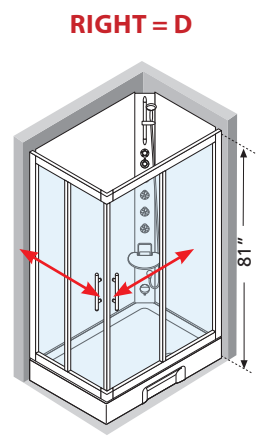

How to select your product: **LIGA120ST1-** + **1K** = **LIGA120ST1-1K**

PROFILE	MEASUREMENTS	CODE	HANDING	GLASS
CHROME 	48" x 32" x 81" H	S LIGA120ST1-		CLEAR 1K
		D LIGA120DT1-		
* DOME WITH SHOWER HEAD (optional)				
	48" x 32" x 4.3" H	S TLISOF120S-D D TLISOF120D-D		
** DOME WITH STEAM GENERATOR AND SHOWER HEAD (optional)				
	48" x 32" x 7.6" H	S TLISAS120SU-D D TLISAS120DU-D		

FEATURES

Thermostatic mixer

Body hydromassage

Folding seat

Hand shower

Shower Head

Steam plus + radio

* DOME WITH SHOWER HEAD

Shower Head

** DOME WITH STEAM GENERATOR AND SHOWER HEAD

Shower Head   Steam plus + radio   Aromatherapy dispenser

PVD CHROME FINISH
ZERO EMISSION INTEGRATED CYCLE,
100% ENVIRONMENT-FRIENDLY
Antiscala • Antibacteria • Ecological
Long-time shining resistance