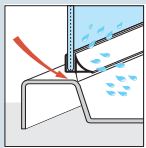

Safety glass complying with European Standards UNI EN 14428.

Install the screen
on the **inside**
edge of the bath