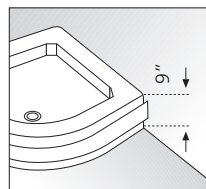

COLOUR

MEASUREMENTS

CODE

WHITE

SHOWER RECEPTOR: 9" H

36" x 36"

VIB90-30

39" x 39"

VIB100-30

COLOUR

MEASUREMENTS

CODE

WHITE

36" x 36"
H 2.50"

VIRS906-30

39" x 39"
H 6.75"

VIRS9017-30

Waste column not included.