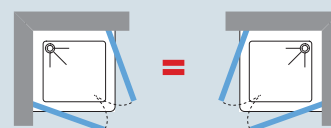

NOVELLINI SHOWER RECEPTOR COMPATIBILITY

OLYMPIC	4.50" H	1.75" H
	OL7511-30	OL754-30
	OL8011-30	OL804-30
	OL9011-30	OL904-30

For shower receptor, see page 105.