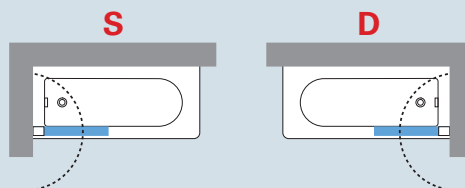

GOTICO AND SATIN GLASS - HANDED