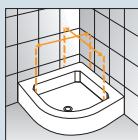

Safety glass complying with European Standards UNI EN 14428.

HOW TO TAKE THE MEASUREMENT

** Measurements must be taken from the wall to the internal edge of the shower tray, and do not correspond to the actual dimensions of the shower cubicle.