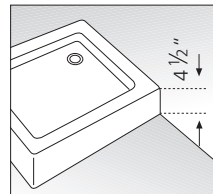

Rim h 4.92"

Rim h 1.75"

Reinforcing aluminium profile, 2"x0.79"

29.50" x 29.50" - 31.50" x 31.50" - 36" x 36"

36" x 28.3"

39" x 31.50" - 47.2" x 31.50"

COLOUR	MEASUREMENTS	CODE
WHITE 	SHOWER RECEPTOR: 4 1/2" H	
	29.50" x 29.50"	OL7511-30
	31.50" x 31.50"	OL8011-30
	36" x 28.3"	OL729011-30
	36" x 36"	OL9011-30
	39" x 31.50"	OL1008011-30
	47.2" x 31.50"	OL1208011-30
	SHOWER RECEPTOR: 1 3/4" H	
	29.50" x 29.50"	OL754-30
	31.50" x 31.50"	OL804-30
	36" x 28.3"	OL72904-30
	36" x 36"	OL904-30
	39" x 31.50"	OL100804-30
	47.2" x 31.50"	OL120804-30