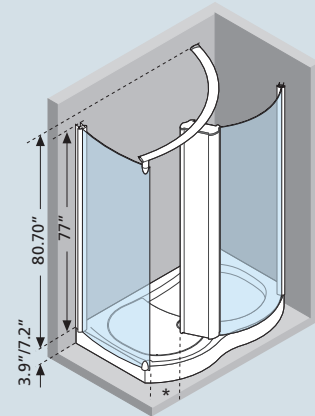

LEFT

RIGHT

How to select your product: **KINGW140C** + **S-** + **1D** = **KINGW140CS-1D**

PROFILE	MEASUREMENTS	CODE	HANDING		GLASS	ACCESS
			LEFT	RIGHT		
WHITE 	55" x 35.50"	KINGW140C	S- 	D- 	1D 	*
	67" x 35.50"	KINGW170C				17.9"
SILVER 	55" x 35.50"	KINGW140C	S- 	D- 	1B 	17.9"
	67" x 35.50"	KINGW170C				20"
CHROME 	55" x 35.50"	KINGW140C	S- 	D- 	1K 	17.9"
	67" x 35.50"	KINGW170C				20"

Safety glass complying with European Standards UNI EN 14428.

LEFT

RIGHT

How to select your product: **KINGWP149C** + **S-** + **1D** = **KINGWP149CS-1D**

PROFILE	MEASUREMENTS	CODE	HANDING		GLASS	ACCESS
			LEFT	RIGHT		
WHITE 	SHOWER TRAY: 3.9" H		 S-	 D-	CLEAR 1D	*
	55" x 35.50"	KINGWP149C				17.9"
	67" x 35.50"	KINGWP179C				20"
	SHOWER TRAY: 7.2" H					 S-
	55" x 35.50"	KINGWP140C	20"			
	67" x 35.50"	KINGWP170C				
SILVER 	SHOWER TRAY: 3.9" H		 S-	 D-	1B	17.9"
	55" x 35.50"	KINGWP149C				20"
	67" x 35.50"	KINGWP179C				
	SHOWER TRAY: 7.2" H					 S-
	55" x 35.50"	KINGWP140C	20"			
	67" x 35.50"	KINGWP170C				
CHROME 	SHOWER TRAY: 3.9" H		 S-	 D-	1K	17.9"
	55" x 35.50"	KINGWP149C				20"
	67" x 35.50"	KINGWP179C				
	SHOWER TRAY: 7.2" H					 S-
	55" x 35.50"	KINGWP140C	20"			
	67" x 35.50"	KINGWP170C				