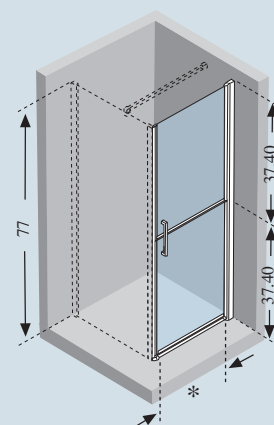

DOOR

SIDE PANEL

LEFT

RIGHT

How to select your product: **FREE2G80L** + **S-** + **1A** = **FREE2G80LS-1A**

DOOR

PROFILE	MEASUREMENTS	CODE	HANDING		GLASS	ACCESS
			LEFT	RIGHT		
WHITE 	31" ↔ 32"	FREE2G80L	S- 	D- 	CLEAR 1A	*
	35" ↔ 36"	FREE2G90L				26.57"
	40" ↔ 41"	FREE2G100L 				30.51"
SILVER 	31" ↔ 32"	FREE2G80L	S- 	D- 	CLEAR 1B	26.57"
	35" ↔ 36"	FREE2G90L				30.51"
	40" ↔ 41"	FREE2G100L 				35.60"
CHROME 	31" ↔ 32"	FREE2G80L	S- 	D- 	CLEAR 1K	26.57"
	35" ↔ 36"	FREE2G90L				30.51"
	40" ↔ 41"	FREE2G100L 				35.60"