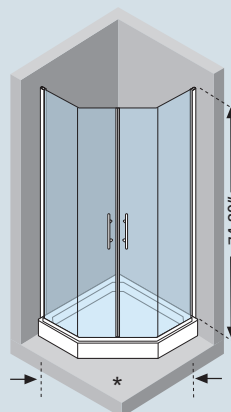

NOVELLINI SHOWER RECEPTOR COMPATIBILITY

VICTORY P	4.50" H	1.75" H
	VIP9011-30	VIP904-30
	VIP10011-30	VIP1004-30
VICTORY P1	9" H	
	VIP190-30	
	VIP1100-30	

For shower receptor, see page 100-101.