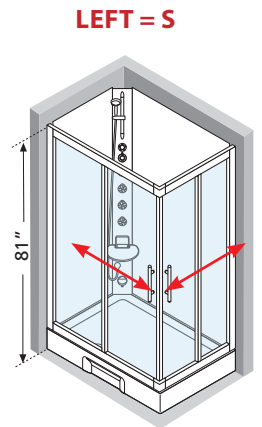

How to select your product: **LIGA120ST1-** + **1K** = **LIGA120ST1-1K**

PROFILE	MEASUREMENTS	CODE	HANDING	GLASS
CHROME 	48" x 32" x 81" H	S LIGA120ST1-		CLEAR 1K
		D LIGA120DT1-		
* DOME WITH SHOWER HEAD (optional)				
	48" x 32" x 4.3" H	S TLISOF120S-D D TLISOF120D-D		
** DOME WITH STEAM GENERATOR AND SHOWER HEAD (optional)				
	48" x 32" x 7.6" H	S TLISAS120SU-D D TLISAS120DU-D		

FEATURES

Thermostatic mixer

Body hydromassage

Folding seat

Hand shower

Shower Head

Steam plus + radio

* DOME WITH SHOWER HEAD

Shower Head

** DOME WITH STEAM GENERATOR AND SHOWER HEAD

Shower Head   Steam plus + radio   Aromatherapy dispenser

PVD CHROME FINISH
ZERO EMISSION INTEGRATED CYCLE,
100% ENVIRONMENT-FRIENDLY
Antiscala • Antibacteria • Ecological
Long-time shining resistance