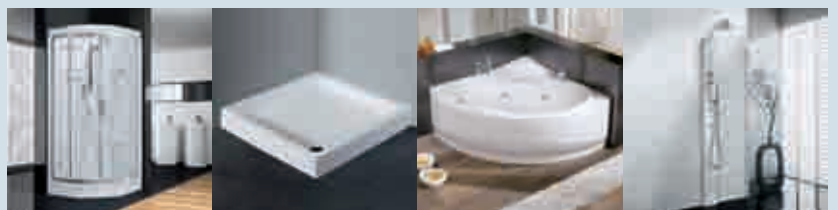

only for the semi manufactured products (life tests, uniformity of glass decoration and dimensional checks) but also of the single processes (extrusion and painting of the profiles and grinding and tempering of glass).

Assembling is mainly performed by robots that grant a constant qualitative work and high productivity.

Statistical sample checks in the different production units, with consequent product inspection and evaluation represents the daily activity of the quality control department, which is effectively promoting a total quality policy. Good results have already been achieved in the after sales, with a decrease of call-rate, but also on the production process, for increasing its efficiency.

The innovative and diffused logistic organization of Novellini group, allows to warrant very fast deliveries all over Europe. High production capacity goes along with great distribution level, so as to achieve a high customer satisfaction level.

'70 Novellini starts as a little Italian artisan company, specialized in producing wrought iron and aluminum doors and window frames.

'80 In these years Novellini becomes more and more important on the European market with a large production increase of Shower Enclosures.

'90 The Novellini product range is being enriched: production start of Whirlpools, Complete Cubicles, Equipped Shower Panels, Shower Trays.