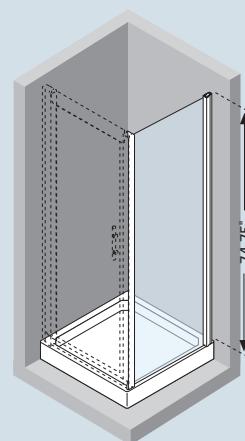

For shower receptor, see page 105.