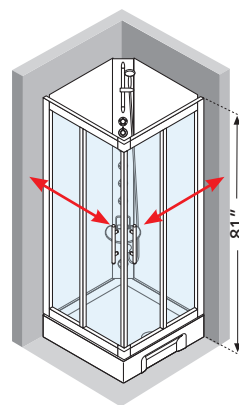

How to select your product: **LIGA90T1-** + **1K** = **LIGA90T1-1K**

PROFILE	MEASUREMENTS	CODE	GLASS
CHROME 	36" x 36" x 81" H	LIGA90T1-	CLEAR 1K
* DOME WITH SHOWER HEAD (optional)			
	36" x 36" x 4.3" H	TLISOFQ90-D	
** DOME WITH STEAM GENERATOR AND SHOWER HEAD (optional)			
	36" x 36" x 7.6" H	TLISASQ90U-D