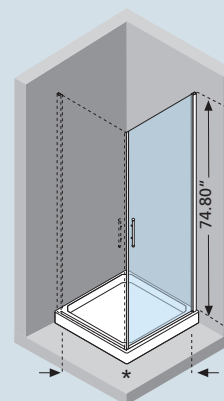

Safety glass complying with European Standards UNI EN 14428.

HOW TO TAKE THE MEASUREMENT

** Measurements must be taken from the wall to the internal edge of the shower tray, and do not correspond to the actual dimensions of the shower cubicle.

If you are not fitting the optional splash guard, you must mount the panel on the inside edge of the shower tray.

NOVELLINI SHOWER RECEPTOR COMPATIBILITY

OLYMPIC	4.50" H	1.75" H
	OL7511-30	OL754-30
	OL8011-30	OL804-30
	OL9011-30	OL904-30

For shower receptor, see page 105.