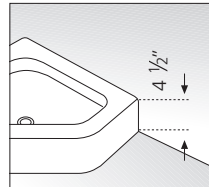

COLOUR	MEASUREMENTS	CODE
WHITE 	SHOWER RECEPTOR: 9" H 36" x 36"	VIP190-30
	39" x 39"	VIP1100-30

Waste column not included.

36"x36" - 39"x39"

COLOUR	MEASUREMENTS	CODE
WHITE 	SHOWER RECEPTOR: 4 1/2" H 36" x 36" 39" x 39"	VIP9011-30 VIP10011-30
	SHOWER RECEPTOR: 1 3/4" H 36" x 36" 39" x 39"	VIP904-30 VIP1004-30