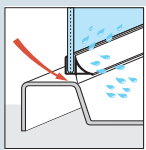

Whirlpool 6 jets
(hydro version only)

Not supplied with waste column.

AURORA 1

Hinged bath screen - Glass 6 mm

Safety glass complying with European Standards UNI EN 14428.

Install the screen
on the **inside**
edge of the bath