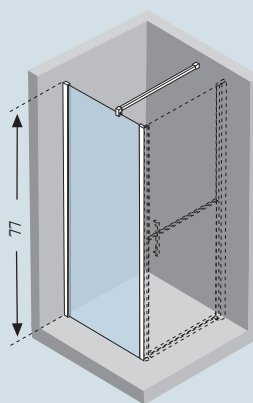

Safety glass complying with European Standards UNI EN 14428.

DOOR

SIDE PANEL

LEFT

RIGHT