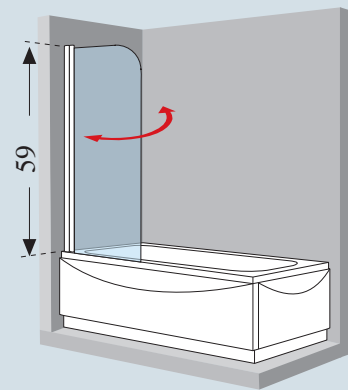

Whirlpool 6 jets
(hydro version only)

Not supplied with waste column.

AURORA 1

Hinged bath screen - Glass 6 mm

Safety glass complying with European Standards UNI EN 14428.

Install the screen
on the **inside**
edge of the bath