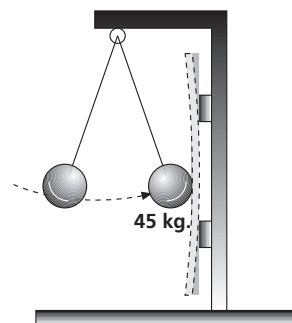

Guarantees Terms and Conditions

HYDROMASSAGE BATHS

Hydro-massage baths conform to the following European directives: **EEC 73/23, EEC 89/336, EEC 2004/108.**
Amendments: **EEC 92/31, EEC 93/68.**

With reference to harmonised standards:

EN60335-2-60	EN61000-4-5
EN60335-1	EN61000-4-6
EN55014	EN61000-4-11
EN61000-3-2	EN55014-2
EN61000-3-3	EN50366
EN61000-4-2	EN12764-2005
EN61000-4-4	

STEAM SAUNA

Steam saunas conform to the following European directives: **EEC 73/23, EEC 89/336, EEC 2004/108.** Amendments: **EEC 92/31, EEC 93/68**

With reference to harmonised standards:

EN60335-1	EN61000-4-3	EN61000-4-5
EN60335-2-15	EN55014-1	EN61000-4-6
EN61000-3-2	EN55014-2	EN61000-4-11
EN61000-3-3	EN50336	
EN61000-4-2	EN61000-4-4	

PAINT CHARACTERISTICS

Coatings are QUALITAL certified (industrial aluminium certification association operating throughout Europe) with QUALICOAT license No. 748 dated 04/11/1999.

SAFETY GLASS

Tempered safety glass in accordance with European standards. **UNI EN 14428:2005, EN 12150-1-2, EN 14428**

Shatter-proof or in the event of breakage the glass shatters into very small non-hazardous pieces.

GLASS BREAKAGE TEST →

Warranty terms

This guarantee is provided according to product liability directive CEE 85/374 concerning liability for defective products, for products sold in the EU countries.

NOVELLINI S.P.A. guarantees its products against defects of manufacture and material for a period of **24 months**, subject to proof of purchase, from the date of purchase appearing on the sales receipt or tax invoice, such period never to exceed 30 months from the date of the manufacturing test, and only where such defects are found or confirmed by personnel authorized by the Company.

The guarantee is restricted to repairing or replacing the parts found to be defective.

The guarantee does not include replacement of the entire product.

The guarantee does not cover costs of disassembly and reinstallation.

The guarantee does not include lights, pilot lights, fuses, parts made of glass, mirrors, trimmings or any parts found to be defective as a result of negligence or neglect, incorrect installation or maintenance, tampering by unauthorized personnel, or damage due to transport or any other reason not directly linked to a manufacturing defect, such

as, for example, corrosion or any unfavourable conditions deriving from that can be attributed to the nature and quality of the water and electricity supply in the building where the product is installed.

The purchaser is responsible for checking that the product is in good condition prior to installation.

NOVELLINI S.P.A. declines any responsibility for damage, whether direct or indirect, to persons, animals or things arising out of failure to observe the instructions contained in the installation, use and maintenance manual that accompanies the product.

ALL PRODUCTS ARE INSURED FOR CONSUMER PRODUCT LIABILITY. ACCORDING TO THE EEC DIRECTIVE NO. 374 OF 1985, WITH ITAS-TRENTINO ALTO ADIGE INSURANCE COMPANY - TRENTO.

NOVELLINI GROUP OPERATES A POLICY OF CONTINUOUS DEVELOPMENT AND IMPROVEMENT.

WE RESERVE THE RIGHT TO CHANGE PRICES AND SPECIFICATIONS WITHOUT PRIOR NOTICE.