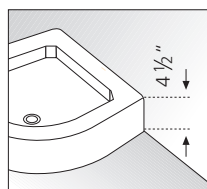

COLOUR	MEASUREMENTS	CODE
WHITE 	SHOWER RECEPTOR: 4 1/2" H	
	36" x 36"	VIA9011-30
	39" x 39"	VIA10011-30
	SHOWER RECEPTOR: 1 3/4" H	
	36" x 36"	VIA904-30
	39" x 39"	VIA1004-30