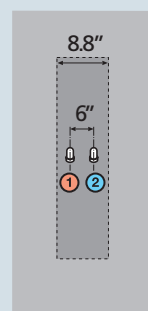

ITALIAN TECHNOLOGY AND MANUFACTURING 

Novellini

BLACK VERSION

WHITE VERSION

MIRROR VERSION

How to select your product: **CASC2VT-** + **A** = **CASC2VT-A**

EQUIPPED PANEL	MEASUREMENTS	CODE	COLOUR		
			WHITE	BLACK	MIRROR
FOR ENCLOSURE: corner or wall fitting	7.5" x 71"	CASC2VT-	A	H	W
FOR BATHTUB: wall fitting	7.5" x 71"	CASC2VTE-	A	H	W